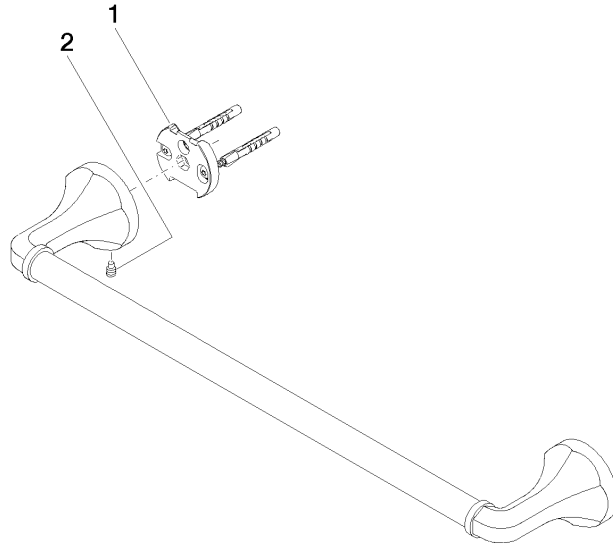

83 045 361

- gauge 450 mm
- width 510mm
- height 60 mm
- rosette Ø 60 mm
- 90mm projection

	Platinum	83 045 361-08
	Chrome	83 045 361-00
	Brushed Platinum	83 045 361-06
	Durabronze (23kt Gold)	83 045 361-09
	Brushed Durabronze (23kt Gold)	83 045 361-28
	Brushed Dark Platinum	83 045 361-99

Recommended miscellaneous

- MADISON Mounting for towel bar/tumbler mounting on two sides -** 12 358 970 90
- for towel bar mounting plus towel bar mounting on back.

83 045 361

mm [inches]

83 045 361

Spare parts list

No.	Item Number	Name	Quantity used	Delivery time
1	05 17 97 507 00 90	fixing set	2	2
2	04 31 11 140 00 90	pin	2	2