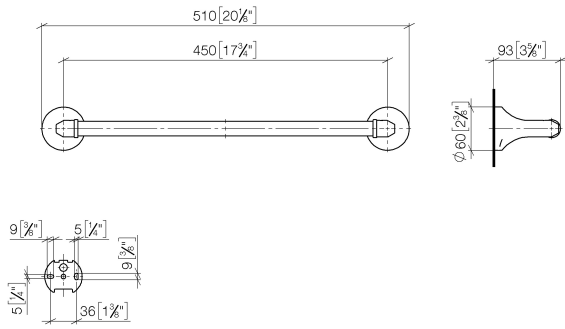

83 045 361

- gauge 450 mm
- width 510mm
- height 60 mm
- rosette Ø 60 mm
- 90mm projection

	Platinum	83 045 361-08
	Chrome	83 045 361-00
	Brushed Platinum	83 045 361-06
	Durabronze (23kt Gold)	83 045 361-09
	Brushed Durabronze (23kt Gold)	83 045 361-28
	Brushed Dark Platinum	83 045 361-99

Recommended miscellaneous

- MADISON Mounting for towel bar/tumbler mounting on two sides -** 12 358 970 90
- for towel bar mounting plus towel bar mounting on back.

83 045 361

mm [inches]

83 045 361

Spare parts list

No.	Item Number	Name	Quantity used	Delivery time
1	05 17 97 507 00 90	fixing set	2	2
2	04 31 11 140 00 90	pin	2	2