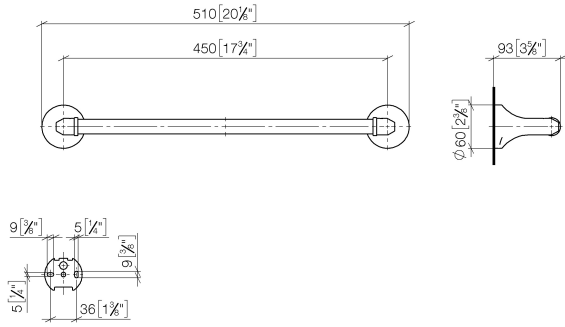

83 045 361

- gauge 450 mm
- width 510mm
- height 60 mm
- rosette Ø 60 mm
- 90mm projection

	Brushed Dark Platinum	83 045 361-99
	Chrome	83 045 361-00
	Brushed Platinum	83 045 361-06
	Platinum	83 045 361-08
	Durabross (23kt Gold)	83 045 361-09
	Brushed Durabross (23kt Gold)	83 045 361-28

**Recommended miscellaneous**

**MADISON Mounting for towel bar/tumbler mounting on two sides -** 12 358 970 90

- for towel bar mounting plus towel bar mounting on back.

83 045 361

mm [inches]

83 045 361

Spare parts list

No.	Item Number	Name	Quantity used	Delivery time
1	05 17 97 507 00 90	fixing set	2	2
2	04 31 11 140 00 90	pin	2	2