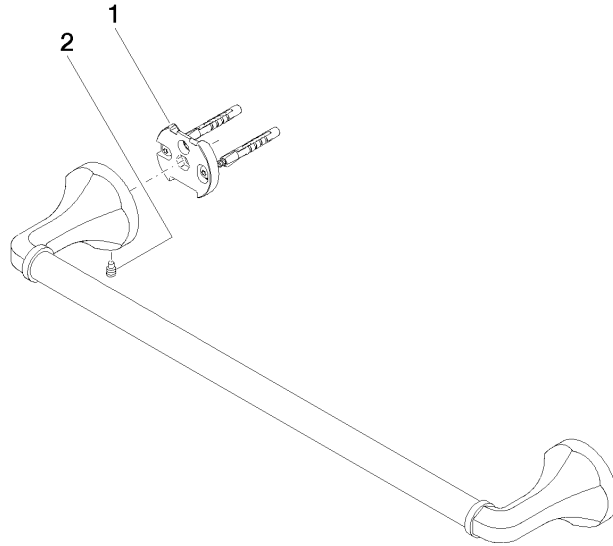

83 045 361

- gauge 450 mm
- width 510mm
- height 60 mm
- rosette Ø 60 mm
- 90mm projection

	Brushed Dark Platinum	83 045 361-99
	Chrome	83 045 361-00
	Brushed Platinum	83 045 361-06
	Platinum	83 045 361-08
	Durabross (23kt Gold)	83 045 361-09
	Brushed Durabross (23kt Gold)	83 045 361-28

**Recommended miscellaneous**

**MADISON Mounting for towel bar/tumbler mounting on two sides -** 12 358 970 90

- for towel bar mounting plus towel bar mounting on back.

83 045 361

mm [inches]

83 045 361

Spare parts list

No.	Item Number	Name	Quantity used	Delivery time
1	05 17 97 507 00 90	fixing set	2	2
2	04 31 11 140 00 90	pin	2	2