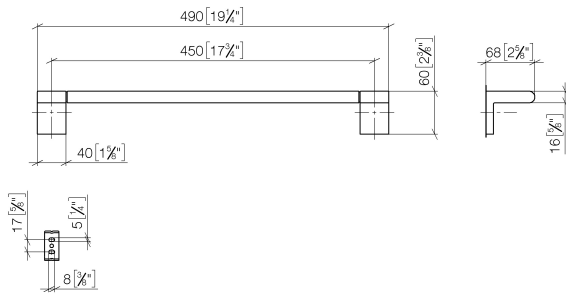

IMO Towel bar - Chrome

83 045 670 Product version from 4/1/2024

- gauge 450 mm
- width 490mm
- height 60 mm
- 73mm projection

Fits ELIO, ENO, LOT, MEM and TARA ULTRA

	Chrome	83 045 670-00
	Brushed Platinum	83 045 670-06
	Dark Chrome	83 045 670-19
	Matte Black	83 045 670-33
	Brushed Chrome	83 045 670-93

IMO Towel bar - Chrome

83 045 670 Product version from 4/1/2024

mm [inches]

IMO Towel bar - Chrome

83 045 670 Product version from 4/1/2024

Parts for other
finishes can be found
here: Brushed
Platinum

Spare parts list

No.	Item Number	Name	Quantity used	Delivery time
1	05 17 20 736 00 90	fixing set	2	2
2	09 31 11 049 90	pin	2	2
3	08 17 67 502-00	holder	1	10
4	04 31 11 113 00 90	pin	2	2
5	90 28 22 651 00-00	holder	1	10
6	08 17 67 503-00	holder	1	10