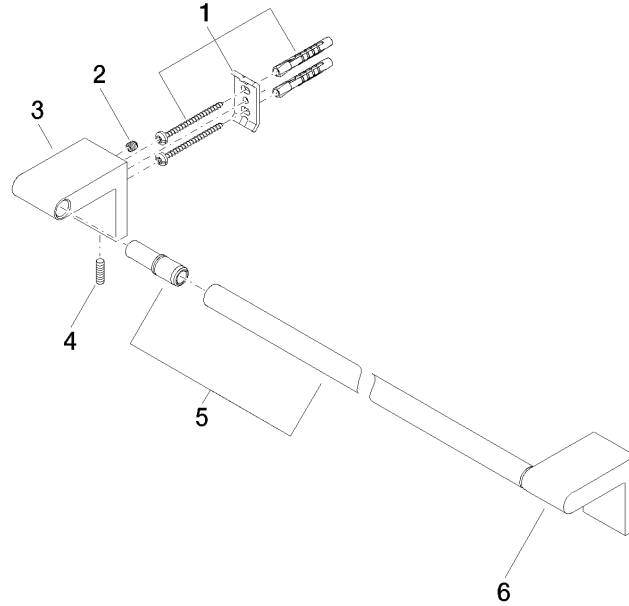

IMO Towel bar - Chrome

83 045 670 Product version from 4/1/2024

- gauge 450 mm
- width 490mm
- height 60 mm
- 73mm projection

Fits ELIO, ENO, LOT, MEM and TARA ULTRA

	Chrome	83 045 670-00
	Brushed Platinum	83 045 670-06
	Dark Chrome	83 045 670-19
	Matte Black	83 045 670-33
	Brushed Chrome	83 045 670-93

IMO Towel bar - Chrome

83 045 670 Product version from 4/1/2024

mm [inches]

IMO Towel bar - Chrome

83 045 670 Product version from 4/1/2024

Parts for other
finishes can be found
here: Brushed
Platinum

Spare parts list

No.	Item Number	Name	Quantity used	Delivery time
1	05 17 20 736 00 90	fixing set	2	2
2	09 31 11 049 90	pin	2	2
3	08 17 67 502-00	holder	1	10
4	04 31 11 113 00 90	pin	2	2
5	90 28 22 651 00-00	holder	1	10
6	08 17 67 503-00	holder	1	10