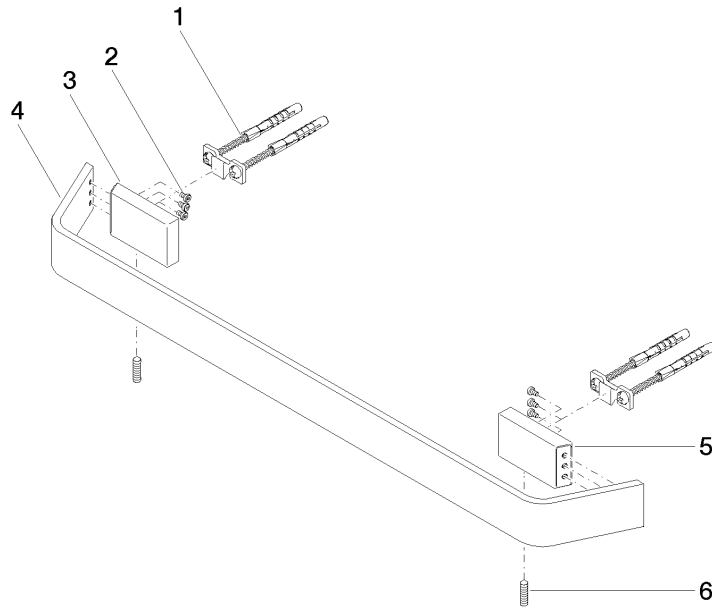

CL.1 Towel bar - Chrome

83 045 705 Product version from 3/9/2015

- gauge 449 mm
- width 523mm
- height 35 mm
- 70mm projection

	Chrome	83 045 705-00
	Brushed Platinum	83 045 705-06
	Dark Chrome	83 045 705-19
	Brushed Champagne (22kt Gold)	83 045 705-46
	Champagne (22kt Gold)	83 045 705-47
	Brushed Dark Platinum	83 045 705-99

CL.1 Towel bar - Chrome

83 045 705 Product version from 3/9/2015

mm [inches]

CL.1 Towel bar - Chrome

83 045 705 Product version from 3/9/2015

Parts for other finishes can be found here: [Brushed](#)
[Platinum](#)

Spare parts list

No.	Item Number	Name	Quantity used	Delivery time
1	05 17 20 758 00 90	fixing set	2	2
2	09 30 30 191 90	screw	6	2
3	08 17 70 500-00	holder	1	10
4	08 17 70 551-00	bar	1	10
5	08 17 70 501-00	holder	1	10
6	04 31 11 113 00 90	pin	2	2