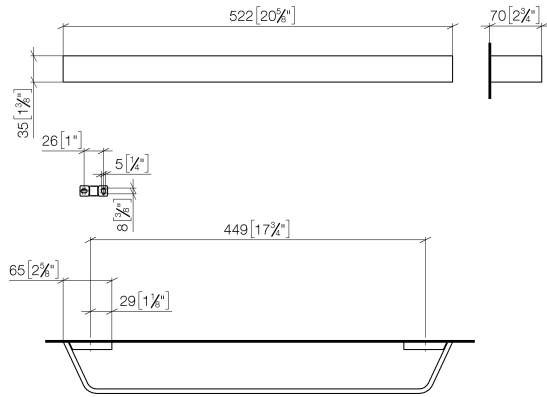

CL.1 Towel bar - Chrome

83 045 705 Product version from 3/9/2015

- gauge 449 mm
- width 523mm
- height 35 mm
- 70mm projection

	Chrome	83 045 705-00
	Brushed Platinum	83 045 705-06
	Dark Chrome	83 045 705-19
	Brushed Champagne (22kt Gold)	83 045 705-46
	Champagne (22kt Gold)	83 045 705-47
	Brushed Dark Platinum	83 045 705-99

CL.1 Towel bar - Chrome

83 045 705 Product version from 3/9/2015

mm [inches]

CL.1 Towel bar - Chrome

83 045 705 Product version from 3/9/2015

Parts for other finishes can be found here: [Brushed](#)
[Platinum](#)

Spare parts list

No.	Item Number	Name	Quantity used	Delivery time
1	05 17 20 758 00 90	fixing set	2	2
2	09 30 30 191 90	screw	6	2
3	08 17 70 500-00	holder	1	10
4	08 17 70 551-00	bar	1	10
5	08 17 70 501-00	holder	1	10
6	04 31 11 113 00 90	pin	2	2