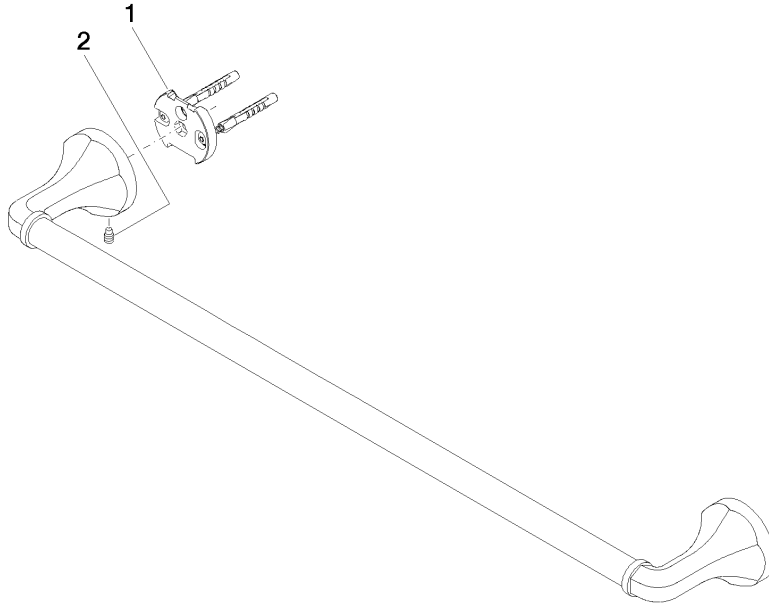

83 060 361

- gauge 600 mm
- width 660mm
- height 60 mm
- rosette Ø 60 mm
- 90mm projection

	Brushed Platinum	83 060 361-06
	Chrome	83 060 361-00
	Platinum	83 060 361-08
	Durabress (23kt Gold)	83 060 361-09
	Brushed Durabress (23kt Gold)	83 060 361-28
	Brushed Dark Platinum	83 060 361-99

Recommended miscellaneous

MADISON Mounting for towel bar/tumbler mounting on two sides - 12 358 970 90
 ●for towel bar mounting plus towel bar mounting on back.

83 060 361

mm [inches]

Product version from 7/3/2016

MADISON Towel bar - Brushed Platinum

MADISON

83 060 361

Spare parts list

Product version from 7/3/2016

No.	Item Number	Name	Quantity used	Delivery time
	05 17 97 507 00 90	fixing set	4	2