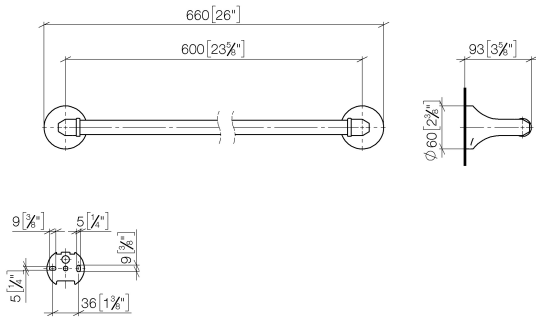

83 060 361

- gauge 600 mm
- width 660mm
- height 60 mm
- rosette Ø 60 mm
- 90mm projection

	Brushed Platinum	83 060 361-06
	Chrome	83 060 361-00
	Platinum	83 060 361-08
	Durabress (23kt Gold)	83 060 361-09
	Brushed Durabress (23kt Gold)	83 060 361-28
	Brushed Dark Platinum	83 060 361-99

Recommended miscellaneous

MADISON Mounting for towel bar/tumbler mounting on two sides - 12 358 970 90
 ●for towel bar mounting plus towel bar mounting on back.

83 060 361

mm [inches]

Product version from 7/3/2016

MADISON Towel bar - Brushed Platinum

MADISON

83 060 361

Spare parts list

Product version from 7/3/2016

No.	Item Number	Name	Quantity used	Delivery time
	05 17 97 507 00 90	fixing set	4	2