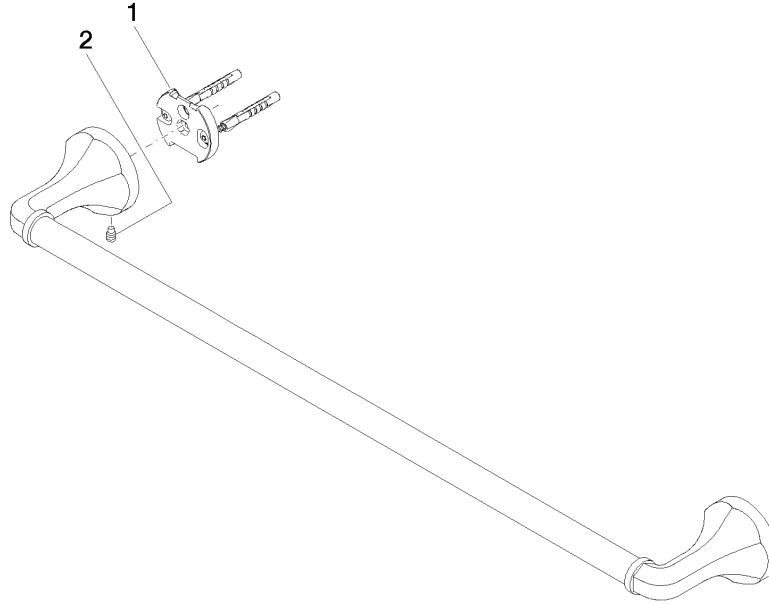

83 060 361

- gauge 600 mm
- width 660mm
- height 60 mm
- rosette Ø 60 mm
- 90mm projection

	Platinum	83 060 361-08
	Chrome	83 060 361-00
	Brushed Platinum	83 060 361-06
	Durabass (23kt Gold)	83 060 361-09
	Brushed Durabass (23kt Gold)	83 060 361-28
	Brushed Dark Platinum	83 060 361-99

**Recommended miscellaneous**

- MADISON Mounting for towel bar/tumbler mounting on two sides -** 12 358 970 90
- for towel bar mounting plus towel bar mounting on back.

83 060 361

mm [inches]

83 060 361

Spare parts list

No.	Item Number	Name	Quantity used	Delivery time
1	05 17 97 507 00 90	fixing set	2	2
2	04 31 11 140 00 90	pin	2	2