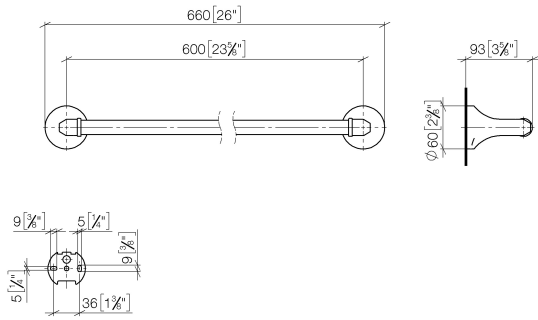

83 060 361

- gauge 600 mm
- width 660mm
- height 60 mm
- rosette Ø 60 mm
- 90mm projection

	Platinum	83 060 361-08
	Chrome	83 060 361-00
	Brushed Platinum	83 060 361-06
	Durabass (23kt Gold)	83 060 361-09
	Brushed Durabass (23kt Gold)	83 060 361-28
	Brushed Dark Platinum	83 060 361-99

**Recommended miscellaneous**

- MADISON Mounting for towel bar/tumbler mounting on two sides -** 12 358 970 90
- for towel bar mounting plus towel bar mounting on back.

83 060 361

mm [inches]

83 060 361

Spare parts list

No.	Item Number	Name	Quantity used	Delivery time
1	05 17 97 507 00 90	fixing set	2	2
2	04 31 11 140 00 90	pin	2	2