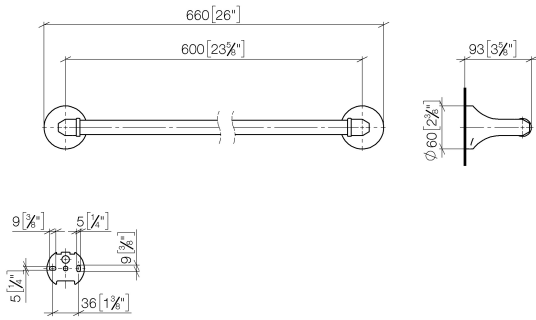

**MADISON Towel bar - Durabronz (23kt Gold)**

MADISON

83 060 361

- gauge 600 mm
- width 660mm
- height 60 mm
- rosette Ø 60 mm
- 90mm projection

	Durabronz (23kt Gold)	83 060 361-09
	Chrome	83 060 361-00
	Brushed Platinum	83 060 361-06
	Platinum	83 060 361-08
	Brushed Durabronz (23kt Gold)	83 060 361-28
	Brushed Dark Platinum	83 060 361-99

**Recommended miscellaneous**

**MADISON Mounting for towel bar/tumbler mounting on two sides -** 12 358 970 90

- for towel bar mounting plus towel bar mounting on back.

83 060 361

mm [inches]

83 060 361

**Product version from 7/3/2016**

MADISON Towel bar - Durabronss (23kt Gold)

MADISON

83 060 361

**Spare parts list**

**Product version from 7/3/2016**

No.	Item Number	Name	Quantity used	Delivery time
	05 17 97 507 00 90	fixing set	4	2