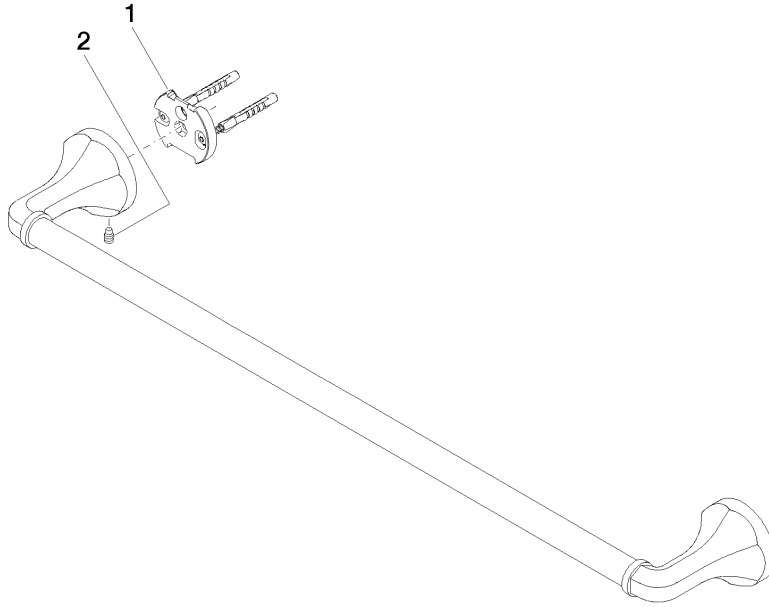

**MADISON Towel bar - Durabronz (23kt Gold)**

MADISON

83 060 361

- gauge 600 mm
- width 660mm
- height 60 mm
- rosette Ø 60 mm
- 90mm projection

	Durabronz (23kt Gold)	83 060 361-09
	Chrome	83 060 361-00
	Brushed Platinum	83 060 361-06
	Platinum	83 060 361-08
	Brushed Durabronz (23kt Gold)	83 060 361-28
	Brushed Dark Platinum	83 060 361-99

**Recommended miscellaneous**

**MADISON Mounting for towel bar/tumbler mounting on two sides -** 12 358 970 90

- for towel bar mounting plus towel bar mounting on back.

83 060 361

mm [inches]

83 060 361

**Product version from 7/3/2016**

MADISON Towel bar - Durabronss (23kt Gold)

MADISON

83 060 361

**Spare parts list**

**Product version from 7/3/2016**

No.	Item Number	Name	Quantity used	Delivery time
	05 17 97 507 00 90	fixing set	4	2