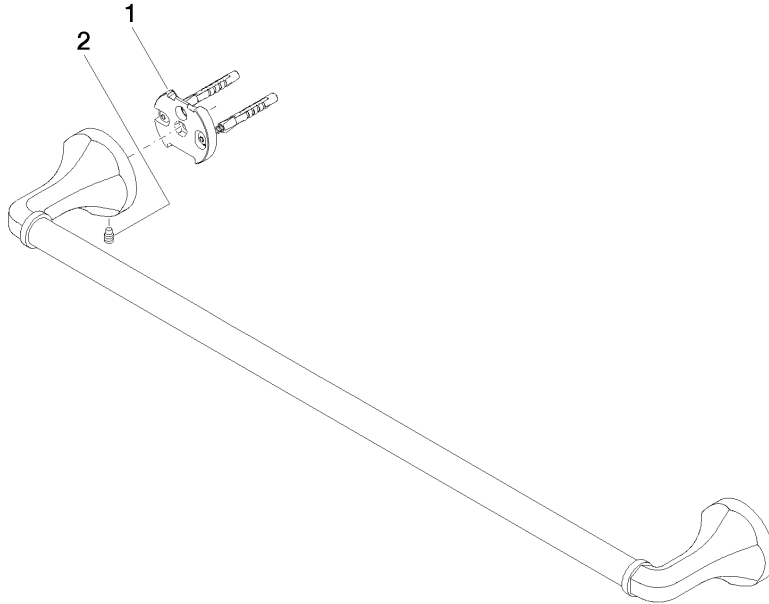

83 060 361

- gauge 600 mm
- width 660mm
- height 60 mm
- rosette Ø 60 mm
- 90mm projection

	Brushed Durabron (23kt Gold)	83 060 361-28
	Chrome	83 060 361-00
	Brushed Platinum	83 060 361-06
	Platinum	83 060 361-08
	Durabron (23kt Gold)	83 060 361-09
	Brushed Dark Platinum	83 060 361-99

Recommended miscellaneous

MADISON Mounting for towel bar/tumbler mounting on two sides - 12 358 970 90
 •for towel bar mounting plus towel bar mounting on back.

83 060 361

mm [inches]

83 060 361

Product version from 7/3/2016

MADISON Towel bar - Brushed Durabronz (23kt Gold)

MADISON

83 060 361

Spare parts list

Product version from 7/3/2016

No.	Item Number	Name	Quantity used	Delivery time
	05 17 97 507 00 90	fixing set	4	2