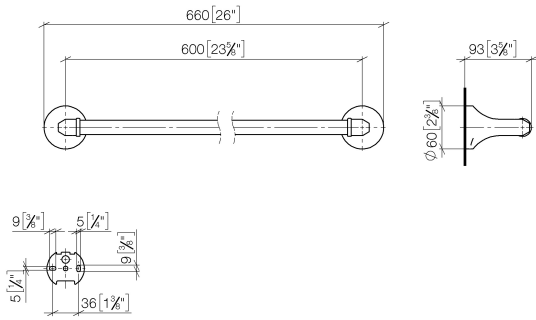

83 060 361

- gauge 600 mm
- width 660mm
- height 60 mm
- rosette Ø 60 mm
- 90mm projection

	Brushed Durabron (23kt Gold)	83 060 361-28
	Chrome	83 060 361-00
	Brushed Platinum	83 060 361-06
	Platinum	83 060 361-08
	Durabron (23kt Gold)	83 060 361-09
	Brushed Dark Platinum	83 060 361-99

Recommended miscellaneous

MADISON Mounting for towel bar/tumbler mounting on two sides - 12 358 970 90
 •for towel bar mounting plus towel bar mounting on back.

83 060 361

mm [inches]

83 060 361

Product version from 7/3/2016

MADISON Towel bar - Brushed Durabronz (23kt Gold)

MADISON

83 060 361

Spare parts list

Product version from 7/3/2016

No.	Item Number	Name	Quantity used	Delivery time
	05 17 97 507 00 90	fixing set	4	2