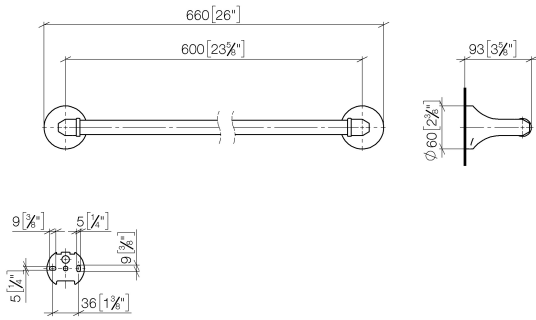

MADISON Towel bar - Brushed Dark Platinum

MADISON

83 060 361

- gauge 600 mm
- width 660mm
- height 60 mm
- rosette Ø 60 mm
- 90mm projection

	Brushed Dark Platinum	83 060 361-99
	Chrome	83 060 361-00
	Brushed Platinum	83 060 361-06
	Platinum	83 060 361-08
	Durabass (23kt Gold)	83 060 361-09
	Brushed Durabass (23kt Gold)	83 060 361-28

Recommended miscellaneous

- MADISON Mounting for towel bar/tumbler mounting on two sides -** 12 358 970 90
- for towel bar mounting plus towel bar mounting on back.

83 060 361

mm [inches]

83 060 361

Product version from 7/3/2016

MADISON Towel bar - Brushed Dark Platinum

MADISON

83 060 361

Spare parts list

Product version from 7/3/2016

No.	Item Number	Name	Quantity used	Delivery time
	05 17 97 507 00 90	fixing set	4	2