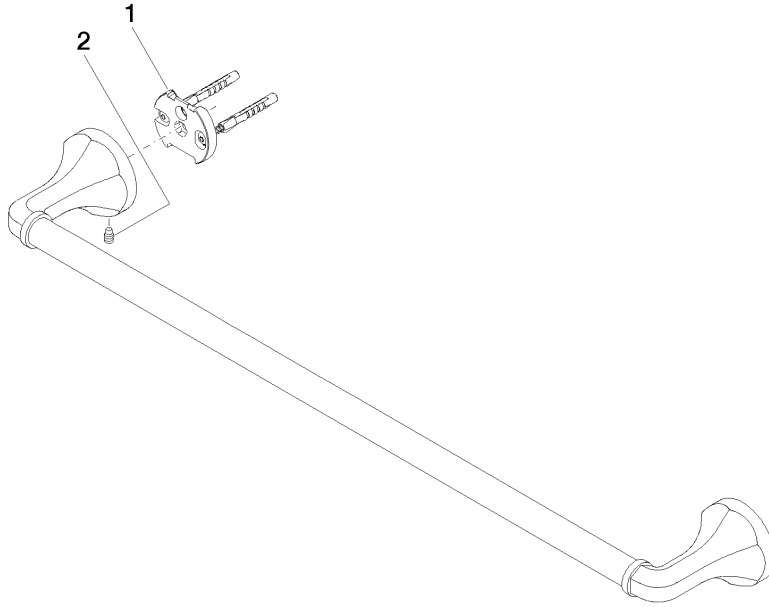

MADISON Towel bar - Brushed Dark Platinum

MADISON

83 060 361

- gauge 600 mm
- width 660mm
- height 60 mm
- rosette Ø 60 mm
- 90mm projection

	Brushed Dark Platinum	83 060 361-99
	Chrome	83 060 361-00
	Brushed Platinum	83 060 361-06
	Platinum	83 060 361-08
	Durabass (23kt Gold)	83 060 361-09
	Brushed Durabass (23kt Gold)	83 060 361-28

Recommended miscellaneous

- MADISON Mounting for towel bar/tumbler mounting on two sides -** 12 358 970 90
- for towel bar mounting plus towel bar mounting on back.

83 060 361

mm [inches]

83 060 361

Product version from 7/3/2016

MADISON Towel bar - Brushed Dark Platinum

MADISON

83 060 361

Spare parts list

Product version from 7/3/2016

No.	Item Number	Name	Quantity used	Delivery time
	05 17 97 507 00 90	fixing set	4	2