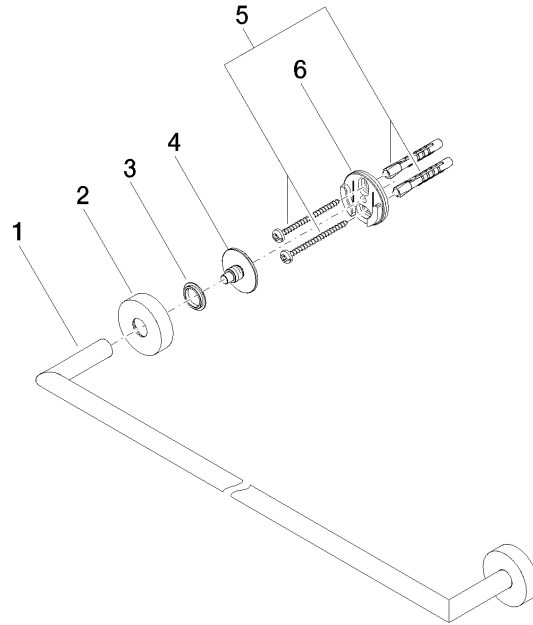

## EDITION PRO Towel bar - Brushed Chrome

---

83 060 626

- gauge 600 mm
- width 641mm
- height 41 mm
- rosette Ø 41 mm
- 66mm projection

	Brushed Chrome	83 060 626-93
	Chrome	83 060 626-00
	Matte Black	83 060 626-33

# EDITION PRO Towel bar - Brushed Chrome

83 060 626

mm [inches]

## EDITION PRO Towel bar - Brushed Chrome

---

83 060 626

Parts for other  
finishes can be found  
here: [Chrome](#)

### Spare parts list

No.	Item Number	Name	Quantity used	Delivery time
	05 28 22 622 00-93	holder	10	20