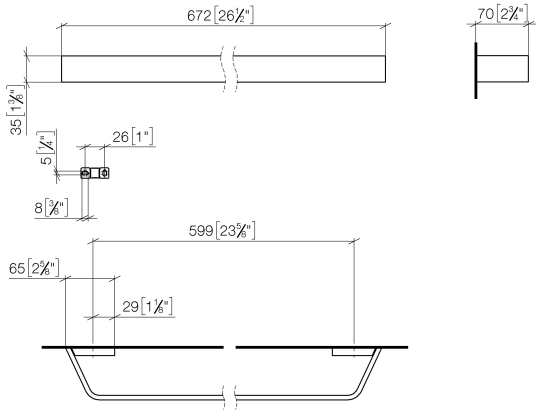

CL.1 Towel bar - Chrome

83 060 705 Product version from 3/9/2015

- gauge 599 mm
- width 673mm
- height 35 mm
- 70mm projection

	Chrome	83 060 705-00
	Brushed Platinum	83 060 705-06
	Dark Chrome	83 060 705-19
	Brushed Champagne (22kt Gold)	83 060 705-46
	Champagne (22kt Gold)	83 060 705-47
	Brushed Dark Platinum	83 060 705-99

CL.1 Towel bar - Chrome

83 060 705 Product version from 3/9/2015

mm [inches]

CL.1 Towel bar - Chrome

83 060 705 Product version from 3/9/2015

Parts for other
finishes can be found
here: Brushed
Platinum

Spare parts list

No.	Item Number	Name	Quantity used	Delivery time
1	05 17 20 758 00 90	fixing set	2	2
2	09 30 30 191 90	screw	6	2
3	08 17 70 500-00	holder	1	10
4	08 17 70 550-00	bar	1	10
5	08 17 70 501-00	holder	1	10
6	04 31 11 113 00 90	pin	2	2