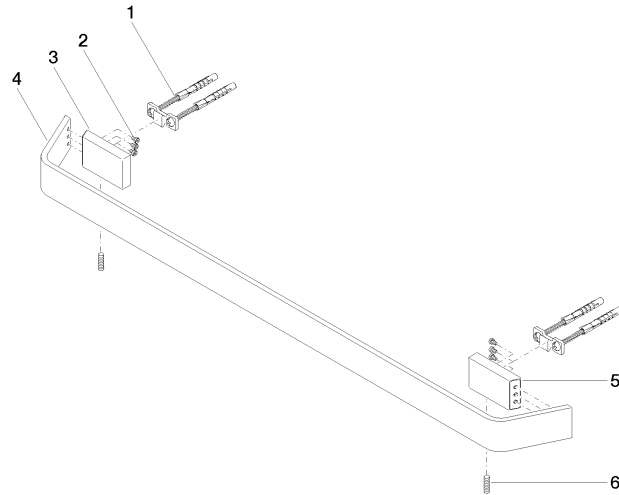

CL.1 Towel bar - Chrome

83 060 705 Product version from 3/9/2015

- gauge 599 mm
- width 673mm
- height 35 mm
- 70mm projection

	Chrome	83 060 705-00
	Brushed Platinum	83 060 705-06
	Dark Chrome	83 060 705-19
	Brushed Champagne (22kt Gold)	83 060 705-46
	Champagne (22kt Gold)	83 060 705-47
	Brushed Dark Platinum	83 060 705-99

CL.1 Towel bar - Chrome

83 060 705 Product version from 3/9/2015

mm [inches]

CL.1 Towel bar - Chrome

83 060 705 Product version from 3/9/2015

Parts for other
finishes can be found
here: Brushed
Platinum

Spare parts list

No.	Item Number	Name	Quantity used	Delivery time
1	05 17 20 758 00 90	fixing set	2	2
2	09 30 30 191 90	screw	6	2
3	08 17 70 500-00	holder	1	10
4	08 17 70 550-00	bar	1	10
5	08 17 70 501-00	holder	1	10
6	04 31 11 113 00 90	pin	2	2