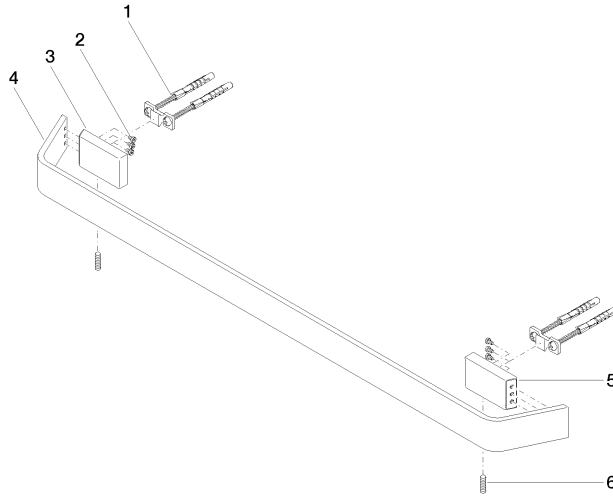

CL.1 Towel bar - Brushed Champagne (22kt Gold)

CL.1

83 060 705

- gauge 599 mm
- width 673mm
- height 35 mm
- 70mm projection

	Brushed Champagne (22kt Gold)	83 060 705-46
	Chrome	83 060 705-00
	Brushed Platinum	83 060 705-06
	Dark Chrome	83 060 705-19
	Champagne (22kt Gold)	83 060 705-47
	Brushed Dark Platinum	83 060 705-99

83 060 705

mm [inches]

83 060 705

Product version from 3/9/2015

Parts for other finishes can be found here: [Chrome](#)

CL.1 Towel bar - Brushed Champagne (22kt Gold)

CL.1

83 060 705

Spare parts list

Product version from 3/9/2015

No.	Item Number	Name	Quantity used	Delivery time
	05 17 20 758 00 90	fixing set	13	2