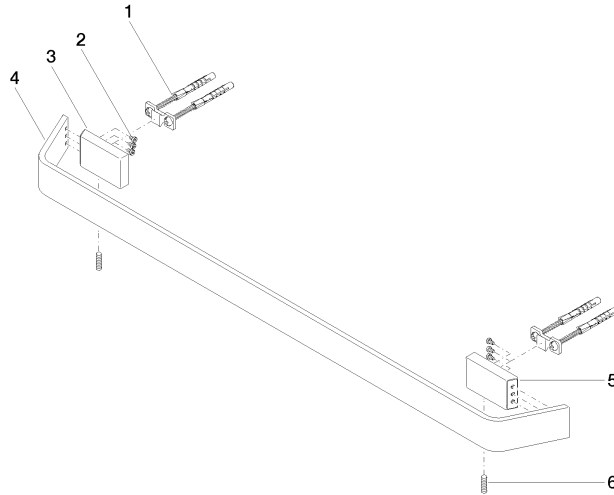

CL.1 Towel bar - Brushed Dark Platinum

CL.1

83 060 705

- gauge 599 mm
- width 673mm
- height 35 mm
- 70mm projection

	Brushed Dark Platinum	83 060 705-99
	Chrome	83 060 705-00
	Brushed Platinum	83 060 705-06
	Dark Chrome	83 060 705-19
	Brushed Champagne (22kt Gold)	83 060 705-46
	Champagne (22kt Gold)	83 060 705-47

83 060 705

mm [inches]

83 060 705

Product version from 3/9/2015

Parts for other finishes can be found here: [Chrome](#)

CL.1 Towel bar - Brushed Dark Platinum

CL.1

83 060 705

Spare parts list

Product version from 3/9/2015

No.	Item Number	Name	Quantity used	Delivery time
	05 17 20 758 00 90	fixing set	13	2