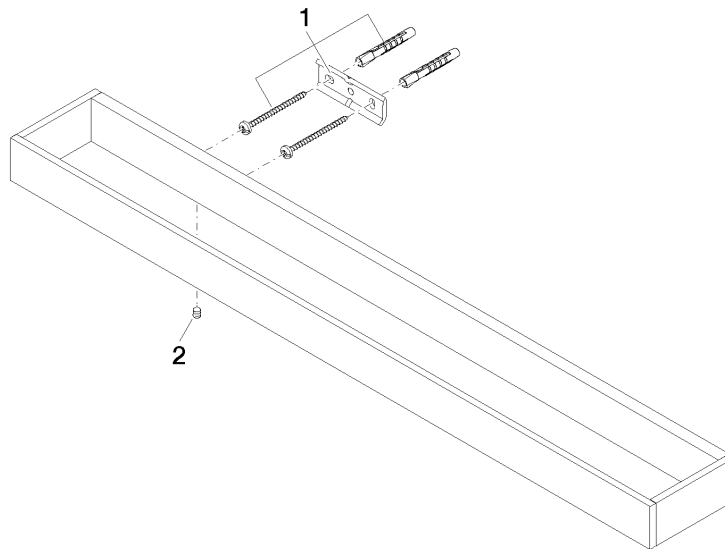

Towel bar - Chrome

83 060 780 Product version from 3/12/2018

- gauge 400 mm
- width 600mm
- height 35 mm
- 80mm projection

	Chrome	83 060 780-00
	Brushed Platinum	83 060 780-06
	Platinum	83 060 780-08
	Dark Chrome	83 060 780-19
	Brushed Durabronze (23kt Gold)	83 060 780-28
	Brushed Champagne (22kt Gold)	83 060 780-46
	Champagne (22kt Gold)	83 060 780-47
	Brushed Dark Platinum	83 060 780-99

Towel bar - Chrome

83 060 780 Product version from 3/12/2018

mm [inches]

Towel bar - Chrome

83 060 780 Product version from 3/12/2018

Parts for other
finishes can be found
here: Brushed
Platinum

Spare parts list

No.	Item Number	Name	Quantity used	Delivery time
1	05 17 20 718 00 90	fixing set	2	2
2	90 31 11 004 00 90	pin	2	2