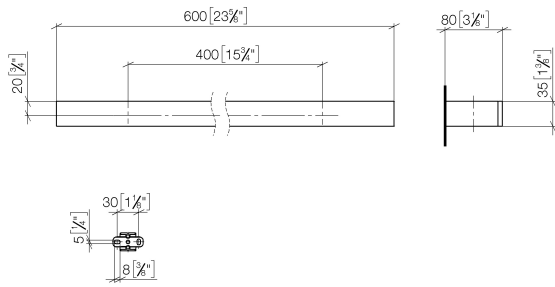

Towel bar - Chrome

83 060 780 Product version from 3/12/2018

- gauge 400 mm
- width 600mm
- height 35 mm
- 80mm projection

	Chrome	83 060 780-00
	Brushed Platinum	83 060 780-06
	Platinum	83 060 780-08
	Dark Chrome	83 060 780-19
	Brushed Durabronze (23kt Gold)	83 060 780-28
	Brushed Champagne (22kt Gold)	83 060 780-46
	Champagne (22kt Gold)	83 060 780-47
	Brushed Dark Platinum	83 060 780-99

Towel bar - Chrome

83 060 780 Product version from 3/12/2018

mm [inches]

Towel bar - Chrome

83 060 780 Product version from 3/12/2018

Parts for other
finishes can be found
here: Brushed
Platinum

Spare parts list

No.	Item Number	Name	Quantity used	Delivery time
1	05 17 20 718 00 90	fixing set	2	2
2	90 31 11 004 00 90	pin	2	2