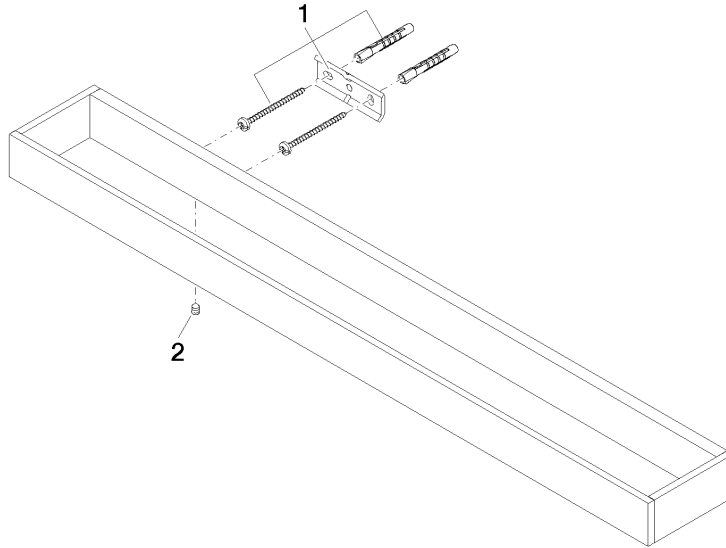

Towel bar - Brushed Dark Platinum

MEM

83 060 780

- gauge 400 mm
- width 600mm
- height 35 mm
- 80mm projection

Fits: MEM, CYO

	Brushed Dark Platinum	83 060 780-99
	Chrome	83 060 780-00
	Brushed Platinum	83 060 780-06
	Platinum	83 060 780-08
	Dark Chrome	83 060 780-19
	Brushed Durabross (23kt Gold)	83 060 780-28
	Brushed Champagne (22kt Gold)	83 060 780-46
	Champagne (22kt Gold)	83 060 780-47

Towel bar - Brushed Dark Platinum

83 060 780

mm [inches]

83 060 780

Product version from 3/12/2018

Parts for other finishes can be found here: [Chrome](#)

Towel bar - Brushed Dark Platinum

MEM

83 060 780

Spare parts list

Product version from 3/12/2018

No.	Item Number	Name	Quantity used	Delivery time
	05 17 20 718 00 90	fixing set	4	2