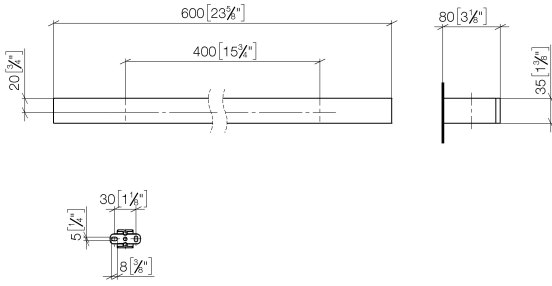

Towel bar - Brushed Dark Platinum

MEM

83 060 780

- gauge 400 mm
- width 600mm
- height 35 mm
- 80mm projection

Fits: MEM, CYO

	Brushed Dark Platinum	83 060 780-99
	Chrome	83 060 780-00
	Brushed Platinum	83 060 780-06
	Platinum	83 060 780-08
	Dark Chrome	83 060 780-19
	Brushed Durabross (23kt Gold)	83 060 780-28
	Brushed Champagne (22kt Gold)	83 060 780-46
	Champagne (22kt Gold)	83 060 780-47

Towel bar - Brushed Dark Platinum

83 060 780

mm [inches]

83 060 780

Product version from 3/12/2018

Parts for other finishes can be found here: [Chrome](#)

Towel bar - Brushed Dark Platinum

MEM

83 060 780

Spare parts list

Product version from 3/12/2018

No.	Item Number	Name	Quantity used	Delivery time
	05 17 20 718 00 90	fixing set	4	2