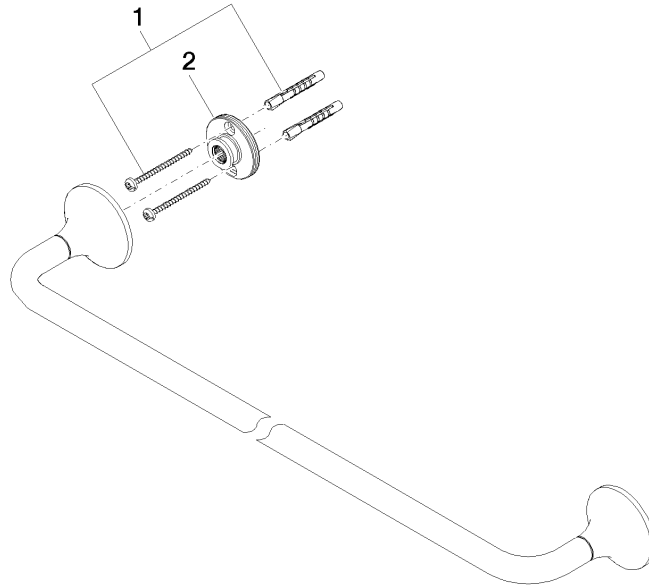

83 060 809

- gauge 600 mm
- width 660mm
- height 60 mm
- rosette Ø 60 mm
- 88mm projection

	Chrome	83 060 809-00
	Brushed Platinum	83 060 809-06
	Platinum	83 060 809-08
	Dark Chrome	83 060 809-19
	Brushed Durabronze (23kt Gold)	83 060 809-28
	Brushed Bronze	83 060 809-42
	Brushed Champagne (22kt Gold)	83 060 809-46
	Champagne (22kt Gold)	83 060 809-47
	Brushed Dark Platinum	83 060 809-99

83 060 809

mm [inches]

83 060 809

Parts for other finishes can be found here: Brushed Platinum

Spare parts list

No.	Item Number	Name	Quantity used	Delivery time
1	05 30 31 025 00 90	fixing set	1	2
2	90 17 20 759 00 90	disc	2	2