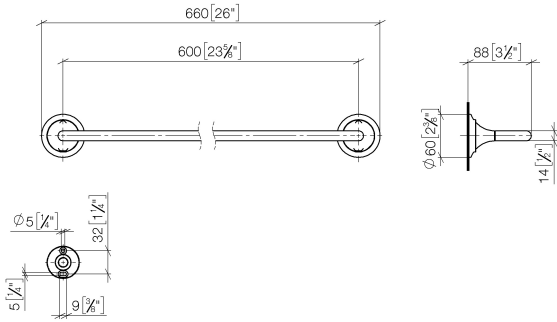

83 060 809

- gauge 600 mm
- width 660mm
- height 60 mm
- rosette Ø 60 mm
- 88mm projection

	Platinum	83 060 809-08
	Chrome	83 060 809-00
	Brushed Platinum	83 060 809-06
	Dark Chrome	83 060 809-19
	Brushed Durabronze (23kt Gold)	83 060 809-28
	Brushed Bronze	83 060 809-42
	Brushed Champagne (22kt Gold)	83 060 809-46
	Champagne (22kt Gold)	83 060 809-47
	Brushed Dark Platinum	83 060 809-99

83 060 809

mm [inches]

83 060 809

Product version from 3/13/2017 to 8/29/2019

Product version from 8/29/2019

Parts for other
finishes can be found
here: [Chrome](#)

VAIA Towel bar - Platinum

VAIA

83 060 809

Spare parts list

Product version from 3/13/2017 to 8/29/2019

Product version from 8/29/2019

No.	Item Number	Name	Quantity used	Delivery time
	05 30 31 025 00 90	fixing set	1	2