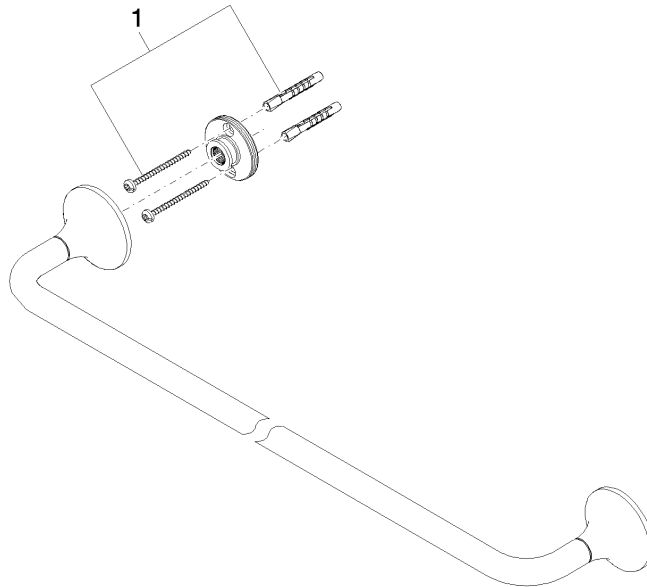

83 060 809

- gauge 600 mm
- width 660mm
- height 60 mm
- rosette Ø 60 mm
- 88mm projection

	Platinum	83 060 809-08
	Chrome	83 060 809-00
	Brushed Platinum	83 060 809-06
	Dark Chrome	83 060 809-19
	Brushed Durabronze (23kt Gold)	83 060 809-28
	Brushed Bronze	83 060 809-42
	Brushed Champagne (22kt Gold)	83 060 809-46
	Champagne (22kt Gold)	83 060 809-47
	Brushed Dark Platinum	83 060 809-99

83 060 809

mm [inches]

83 060 809

Product version from 3/13/2017 to 8/29/2019

Product version from 8/29/2019

Parts for other
finishes can be found
here: [Chrome](#)

VAIA Towel bar - Platinum

VAIA

83 060 809

Spare parts list

Product version from 3/13/2017 to 8/29/2019

Product version from 8/29/2019

No.	Item Number	Name	Quantity used	Delivery time
	05 30 31 025 00 90	fixing set	1	2