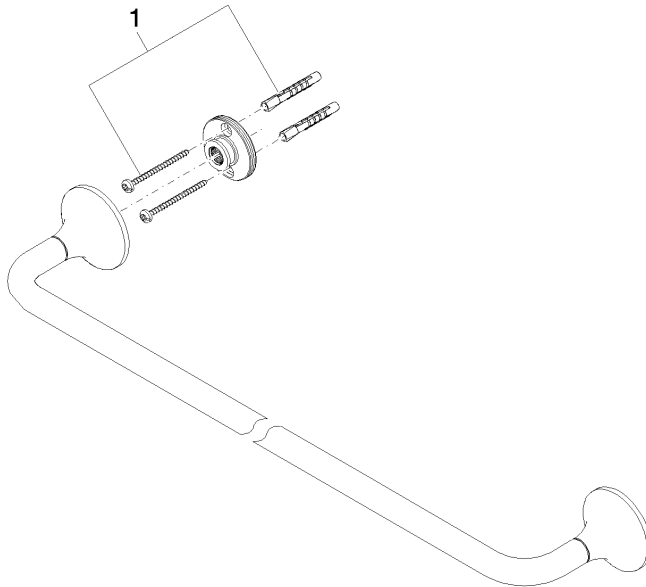

83 060 809

- gauge 600 mm
- width 660mm
- height 60 mm
- rosette Ø 60 mm
- 88mm projection

	Brushed Durabross (23kt Gold)	83 060 809-28
	Chrome	83 060 809-00
	Brushed Platinum	83 060 809-06
	Platinum	83 060 809-08
	Dark Chrome	83 060 809-19
	Brushed Bronze	83 060 809-42
	Brushed Champagne (22kt Gold)	83 060 809-46
	Champagne (22kt Gold)	83 060 809-47
	Brushed Dark Platinum	83 060 809-99

VAIA Towel bar - Brushed Durabronz (23kt Gold)

VAIA

83 060 809

mm [inches]

VAIA Towel bar - Brushed Durabronz (23kt Gold)

VAIA

83 060 809

Product version from 3/13/2017 to 8/29/2019

Product version from 8/29/2019

Parts for other finishes can be found here: [Chrome](#)

VAIA Towel bar - Brushed Durabross (23kt Gold)

VAIA

83 060 809

Spare parts list

Product version from 3/13/2017 to 8/29/2019

Product version from 8/29/2019

No.	Item Number	Name	Quantity used	Delivery time
	05 30 31 025 00 90	fixing set	1	2