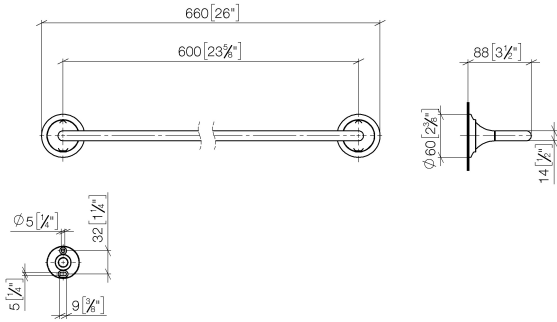

83 060 809

- gauge 600 mm
- width 660mm
- height 60 mm
- rosette Ø 60 mm
- 88mm projection

	Brushed Durabross (23kt Gold)	83 060 809-28
	Chrome	83 060 809-00
	Brushed Platinum	83 060 809-06
	Platinum	83 060 809-08
	Dark Chrome	83 060 809-19
	Brushed Bronze	83 060 809-42
	Brushed Champagne (22kt Gold)	83 060 809-46
	Champagne (22kt Gold)	83 060 809-47
	Brushed Dark Platinum	83 060 809-99

VAIA Towel bar - Brushed Durabronz (23kt Gold)

VAIA

83 060 809

mm [inches]

VAIA Towel bar - Brushed Durabronz (23kt Gold)

VAIA

83 060 809

Product version from 3/13/2017 to 8/29/2019

Product version from 8/29/2019

No.	Item Number	Name	Quantity used	Delivery time
	05 30 31 025 00 90	fixing set	1	2