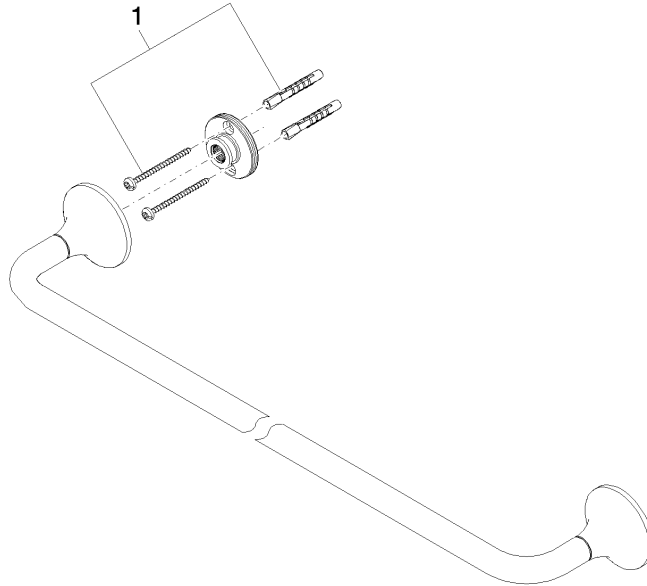

83 060 809

- gauge 600 mm
- width 660mm
- height 60 mm
- rosette Ø 60 mm
- 88mm projection

	Brushed Bronze	83 060 809-42
	Chrome	83 060 809-00
	Brushed Platinum	83 060 809-06
	Platinum	83 060 809-08
	Dark Chrome	83 060 809-19
	Brushed Durabronze (23kt Gold)	83 060 809-28
	Brushed Champagne (22kt Gold)	83 060 809-46
	Champagne (22kt Gold)	83 060 809-47
	Brushed Dark Platinum	83 060 809-99

83 060 809

mm [inches]

83 060 809

Product version from 8/29/2019

Parts for other finishes can be found here: [Chrome](#)

VAIA Towel bar - Brushed Bronze

VAIA

83 060 809