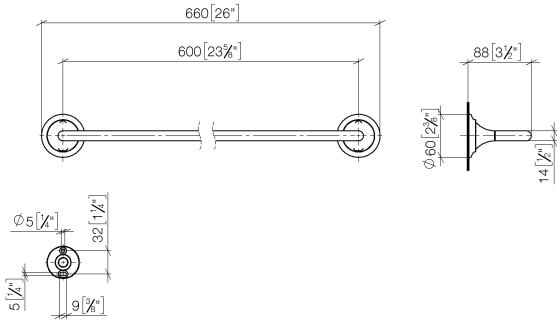

83 060 809

- gauge 600 mm
- width 660mm
- height 60 mm
- rosette Ø 60 mm
- 88mm projection

	Brushed Bronze	83 060 809-42
	Chrome	83 060 809-00
	Brushed Platinum	83 060 809-06
	Platinum	83 060 809-08
	Dark Chrome	83 060 809-19
	Brushed Durabronze (23kt Gold)	83 060 809-28
	Brushed Champagne (22kt Gold)	83 060 809-46
	Champagne (22kt Gold)	83 060 809-47
	Brushed Dark Platinum	83 060 809-99

83 060 809

mm [inches]

83 060 809

Product version from 8/29/2019

Parts for other finishes can be found here: [Chrome](#)

VAIA Towel bar - Brushed Bronze

VAIA

83 060 809