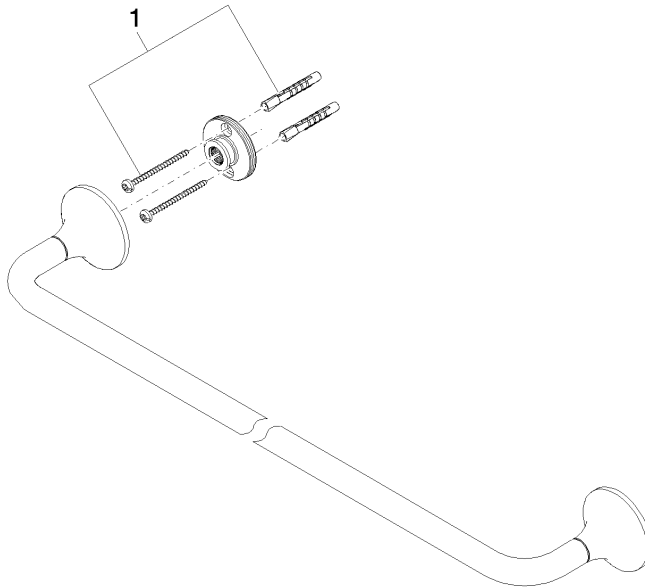

83 060 809

- gauge 600 mm
- width 660mm
- height 60 mm
- rosette Ø 60 mm
- 88mm projection

	Brushed Dark Platinum	83 060 809-99
	Chrome	83 060 809-00
	Brushed Platinum	83 060 809-06
	Platinum	83 060 809-08
	Dark Chrome	83 060 809-19
	Brushed Durabronze (23kt Gold)	83 060 809-28
	Brushed Bronze	83 060 809-42
	Brushed Champagne (22kt Gold)	83 060 809-46
	Champagne (22kt Gold)	83 060 809-47

83 060 809

mm [inches]

83 060 809

Product version from 3/13/2017 to 8/29/2019

Product version from 8/29/2019

Parts for other
finishes can be found
here: [Chrome](#)

VAIA Towel bar - Brushed Dark Platinum

VAIA

83 060 809

Spare parts list

Product version from 3/13/2017 to 8/29/2019

Product version from 8/29/2019

No.	Item Number	Name	Quantity used	Delivery time
	05 30 31 025 00 90	fixing set	1	2