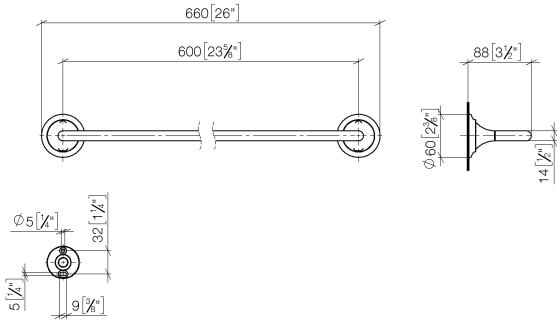

83 060 809

- gauge 600 mm
- width 660mm
- height 60 mm
- rosette Ø 60 mm
- 88mm projection

	Brushed Dark Platinum	83 060 809-99
	Chrome	83 060 809-00
	Brushed Platinum	83 060 809-06
	Platinum	83 060 809-08
	Dark Chrome	83 060 809-19
	Brushed Durabronze (23kt Gold)	83 060 809-28
	Brushed Bronze	83 060 809-42
	Brushed Champagne (22kt Gold)	83 060 809-46
	Champagne (22kt Gold)	83 060 809-47

83 060 809

mm [inches]

83 060 809

Product version from 3/13/2017 to 8/29/2019

Product version from 8/29/2019

Parts for other
finishes can be found
here: [Chrome](#)

VAIA Towel bar - Brushed Dark Platinum

VAIA

83 060 809

Spare parts list

Product version from 3/13/2017 to 8/29/2019

Product version from 8/29/2019

No.	Item Number	Name	Quantity used	Delivery time
	05 30 31 025 00 90	fixing set	1	2