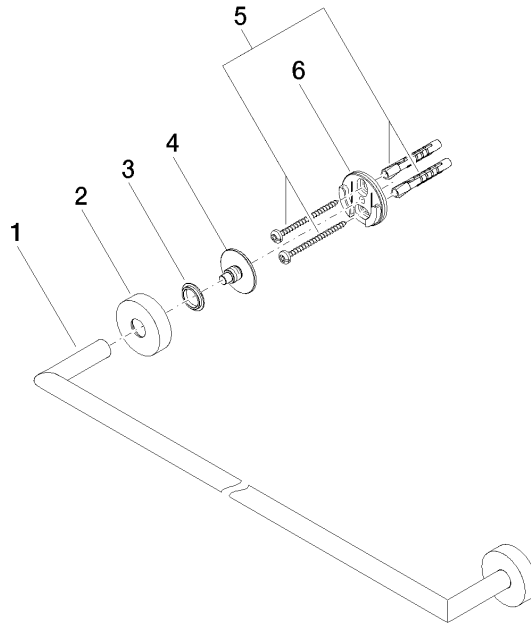

Towel bar - Chrome

83 060 979 Product version from 7/1/2023

- gauge 600 mm
- width 640mm
- height 40 mm
- rosette Ø 40 mm
- 65mm projection

Fits ELIO, ENO, MEM, META SQUARE, SYNC and TARA ULTRA

	Chrome	83 060 979-00
	Brushed Platinum	83 060 979-06
	Dark Chrome	83 060 979-19
	Brushed Durabronze (23kt Gold)	83 060 979-28
	Matte Black	83 060 979-33
	Brushed Champagne (22kt Gold)	83 060 979-46
	Champagne (22kt Gold)	83 060 979-47
	Brushed Chrome	83 060 979-93
	Brushed Dark Platinum	83 060 979-99

Towel bar - Chrome

83 060 979 Product version from 7/1/2023

mm [inches]

Towel bar - Chrome

83 060 979 Product version from 7/1/2023

Parts for other finishes can be found here: [Brushed](#)
[Platinum](#)

Spare parts list

No.	Item Number	Name	Quantity used	Delivery time
1	05 28 22 622 00-00	holder	1	10
2	08 27 97 500-00	rosette	2	10
3	08 30 11 516 90	ring	2	2
4	08 17 97 560 90	holder	2	2
5	05 30 31 025 00 90	fixing set	2	2
6	08 17 97 501 07	holder	2	2