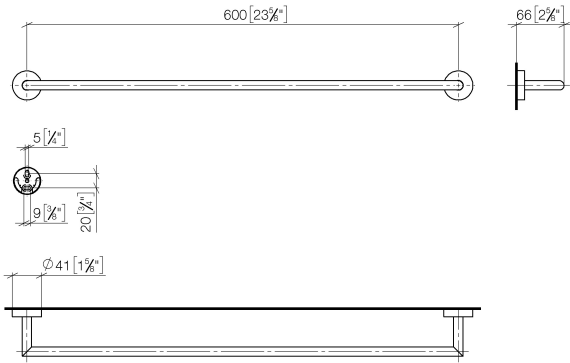

Towel bar - Chrome

83 060 979 Product version from 7/1/2023

- gauge 600 mm
- width 640mm
- height 40 mm
- rosette Ø 40 mm
- 65mm projection

Fits ELIO, ENO, MEM, META SQUARE, SYNC and TARA ULTRA

	Chrome	83 060 979-00
	Brushed Platinum	83 060 979-06
	Dark Chrome	83 060 979-19
	Brushed Durabronze (23kt Gold)	83 060 979-28
	Matte Black	83 060 979-33
	Brushed Champagne (22kt Gold)	83 060 979-46
	Champagne (22kt Gold)	83 060 979-47
	Brushed Chrome	83 060 979-93
	Brushed Dark Platinum	83 060 979-99

Towel bar - Chrome

83 060 979 Product version from 7/1/2023

mm [inches]

Towel bar - Chrome

83 060 979 Product version from 7/1/2023

Parts for other finishes can be found here: [Brushed](#)
[Platinum](#)

Spare parts list

No.	Item Number	Name	Quantity used	Delivery time
1	05 28 22 622 00-00	holder	1	10
2	08 27 97 500-00	rosette	2	10
3	08 30 11 516 90	ring	2	2
4	08 17 97 560 90	holder	2	2
5	05 30 31 025 00 90	fixing set	2	2
6	08 17 97 501 07	holder	2	2