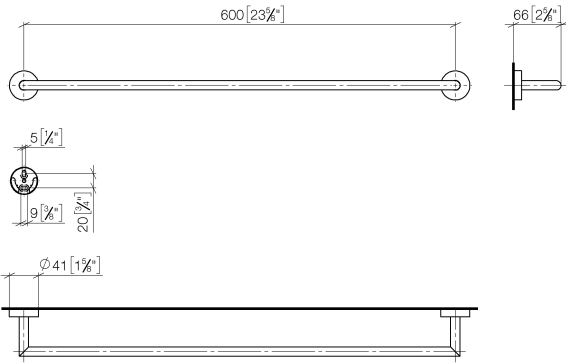

Towel bar - Brushed Platinum

ENO

83 060 979

- gauge 600 mm
- width 640mm
- height 40 mm
- rosette Ø 40 mm
- 65mm projection

Fits ELIO, ENO, MEM, META SQUARE, SYNC and TARA ULTRA

Fits: ENO, SYNC, TARA ULTRA, META SQUARE

83 060 979

mm [inches]

83 060 979

Product version from 7/1/2023

Parts for other
finishes can be found
here: [Chrome](#)

Towel bar - Brushed Platinum

ENO

83 060 979