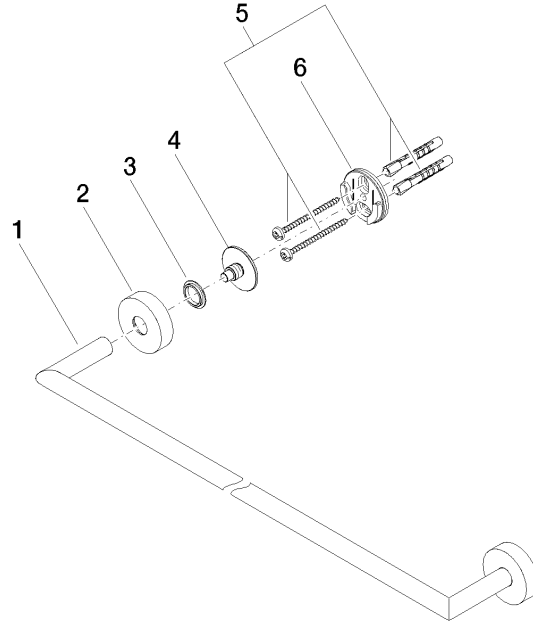

Towel bar - Dark Chrome

ENO

83 060 979

- gauge 600 mm
- width 640mm
- height 40 mm
- rosette Ø 40 mm
- 65mm projection

Fits ELIO, ENO, MEM, META SQUARE, SYNC and TARA ULTRA

Fits: ENO, SYNC, TARA ULTRA, META SQUARE

83 060 979

mm [inches]

83 060 979

Parts for other
finishes can be found
here: [Chrome](#)

Towel bar - Dark Chrome

ENO

83 060 979

Spare parts list