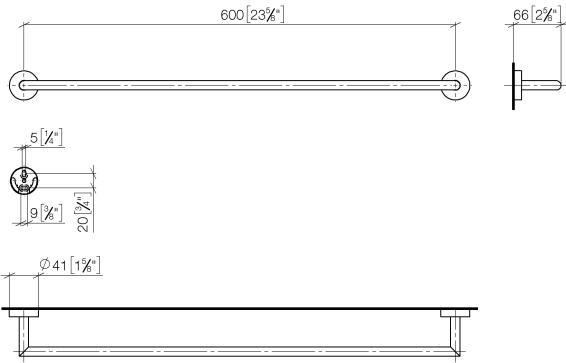

**Towel bar - Matte Black**

ENO

83 060 979

- gauge 600 mm
- width 640mm
- height 40 mm
- rosette Ø 40 mm
- 65mm projection

Fits ELIO, ENO, MEM, META SQUARE, SYNC and TARA ULTRA

Fits: ENO, SYNC, TARA ULTRA, META SQUARE

83 060 979

mm [inches]

83 060 979

**Product version from 7/1/2023**

Parts for other  
finishes can be found  
here: [Chrome](#)