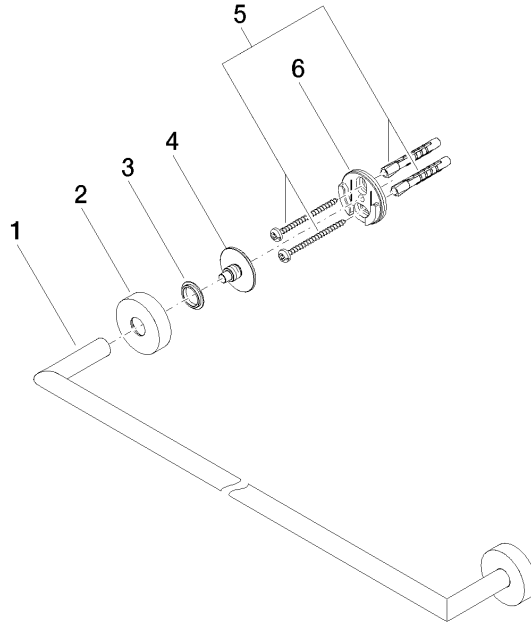

**Towel bar - Matte Black**

ENO

83 060 979

- gauge 600 mm
- width 640mm
- height 40 mm
- rosette Ø 40 mm
- 65mm projection

Fits ELIO, ENO, MEM, META SQUARE, SYNC and TARA ULTRA

Fits: ENO, SYNC, TARA ULTRA, META SQUARE

83 060 979

mm [inches]

83 060 979

**Product version from 7/1/2023**

Parts for other  
finishes can be found  
here: [Chrome](#)

## Towel bar - Matte Black

ENO

83 060 979

### Spare parts list