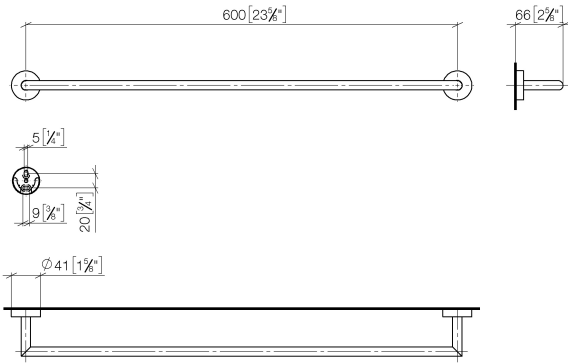

Towel bar - Brushed Champagne (22kt Gold)

ENO

83 060 979

- gauge 600 mm
- width 640mm
- height 40 mm
- rosette Ø 40 mm
- 65mm projection

Fits ELIO, ENO, MEM, META SQUARE, SYNC and TARA ULTRA

Fits: ENO, SYNC, TARA ULTRA, META SQUARE

Towel bar - Brushed Champagne (22kt Gold)

ENO

83 060 979

mm [inches]

83 060 979

Product version from 7/1/2023

Parts for other
finishes can be found
here: [Chrome](#)

Towel bar - Brushed Champagne (22kt Gold)