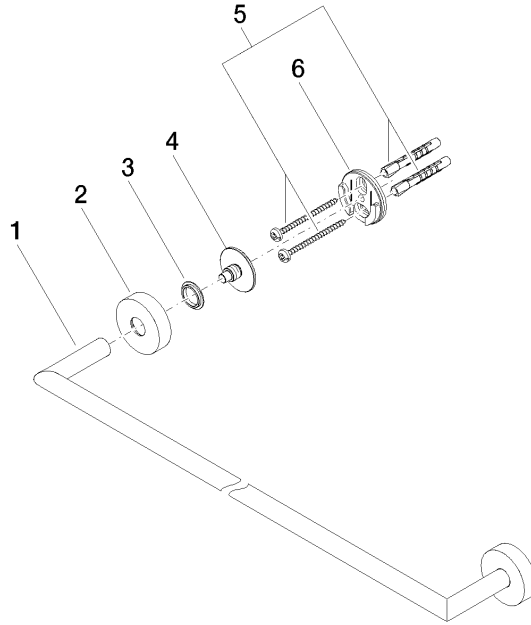

Towel bar - Brushed Champagne (22kt Gold)

ENO

83 060 979

- gauge 600 mm
- width 640mm
- height 40 mm
- rosette Ø 40 mm
- 65mm projection

Fits ELIO, ENO, MEM, META SQUARE, SYNC and TARA ULTRA

Fits: ENO, SYNC, TARA ULTRA, META SQUARE

Towel bar - Brushed Champagne (22kt Gold)

ENO

83 060 979

mm [inches]

83 060 979

Product version from 7/1/2023

Parts for other
finishes can be found
here: [Chrome](#)

Towel bar - Brushed Champagne (22kt Gold)

ENO

83 060 979

Spare parts list

Product version from 7/1/2023

| No. | Item Number | Name | Quantity used | Delivery time |
|-----|--------------------|--------|---------------|---------------|
| | 05 28 22 622 00-46 | holder | 11 | 60 |