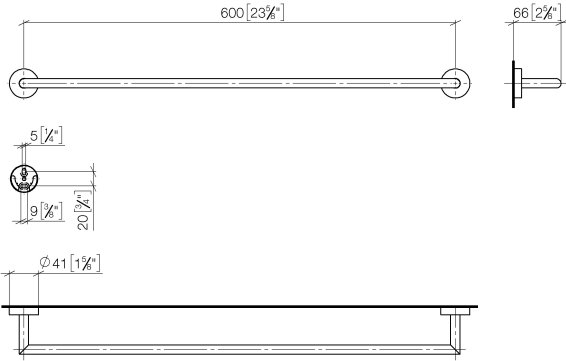

Towel bar - Brushed Chrome

ENO

83 060 979

- gauge 600 mm
- width 640mm
- height 40 mm
- rosette Ø 40 mm
- 65mm projection

Fits ELIO, ENO, MEM, META SQUARE, SYNC and TARA ULTRA

Fits: ENO, SYNC, TARA ULTRA, META SQUARE

Towel bar - Brushed Chrome

83 060 979

mm [inches]

83 060 979

Product version from 7/1/2023

Parts for other
finishes can be found
here: [Chrome](#)

Towel bar - Brushed Chrome

ENO