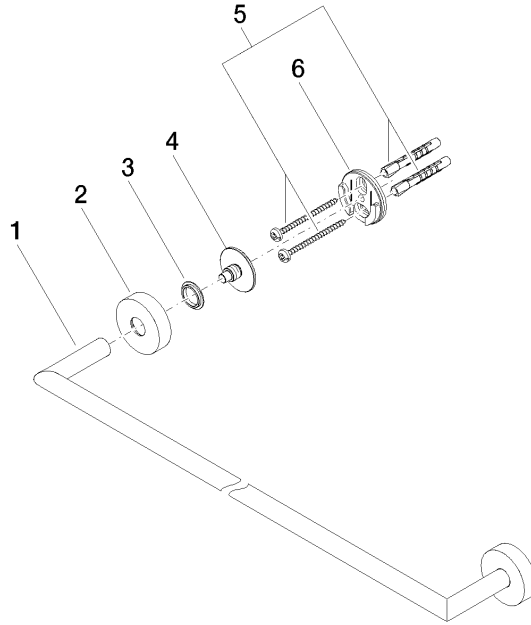

Towel bar - Brushed Chrome

ENO

83 060 979

- gauge 600 mm
- width 640mm
- height 40 mm
- rosette Ø 40 mm
- 65mm projection

Fits ELIO, ENO, MEM, META SQUARE, SYNC and TARA ULTRA

Fits: ENO, SYNC, TARA ULTRA, META SQUARE

Towel bar - Brushed Chrome

83 060 979

mm [inches]

83 060 979

Product version from 7/1/2023

Parts for other
finishes can be found
here: [Chrome](#)

Towel bar - Brushed Chrome

ENO

83 060 979

Spare parts list

Product version from 7/1/2023

No.	Item Number	Name	Quantity used	Delivery time
	05 28 22 622 00-93	holder	11	20