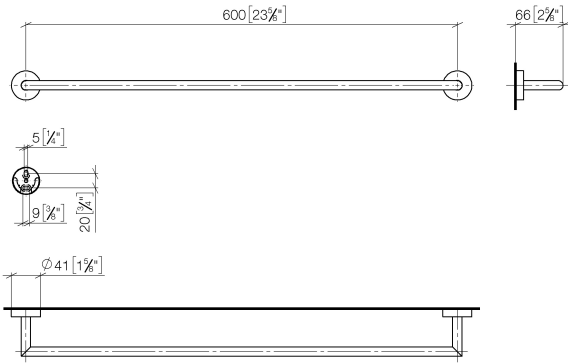

**Towel bar - Brushed Dark Platinum**

ENO

83 060 979

- gauge 600 mm
- width 640mm
- height 40 mm
- rosette Ø 40 mm
- 65mm projection

Fits ELIO, ENO, MEM, META SQUARE, SYNC and TARA ULTRA

Fits: ENO, SYNC, TARA ULTRA, META SQUARE

83 060 979

mm [inches]

83 060 979

**Product version from 7/1/2023**

Parts for other  
finishes can be found  
here: [Chrome](#)