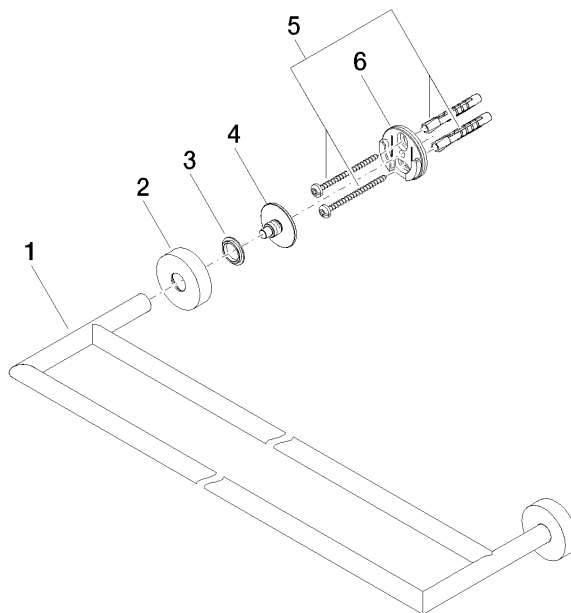

Towel bar in two parts - Brushed Light Gold

LISSÉ

83 061 979 Product version from 7/1/2023

- gauge 600 mm
- width 640mm
- height 40 mm
- rosette Ø 40 mm
- 130mm projection

Fits: LISSÉ, META

	Brushed Light Gold	83 061 979-27
	Chrome	83 061 979-00
	Brushed Platinum	83 061 979-06
	Dark Chrome	83 061 979-19
	Light Gold	83 061 979-26
	Matte Black	83 061 979-33
	Brushed Bronze	83 061 979-42
	Brushed Champagne (22kt Gold)	83 061 979-46
	Champagne (22kt Gold)	83 061 979-47
	Brushed Chrome	83 061 979-93
	Brushed Dark Platinum	83 061 979-99

Towel bar in two parts - Brushed Light Gold

LISSÉ

83 061 979 Product version from 7/1/2023

mm[inches]

83 061 979 Product version from 7/1/2023

Parts for other finishes can be found here: [Chrome](#)

Spare parts list

No.	Item Number	Name	Quantity used	Delivery time
1	05 28 22 622 01-27	holder	1	60
2	08 27 97 500-27	rosette	2	60
3	08 30 11 516 90	ring	2	2
4	08 17 97 560 90	holder	2	2
5	05 30 31 025 00 90	fixing set	2	2
6	08 17 97 501 07	holder	2	2