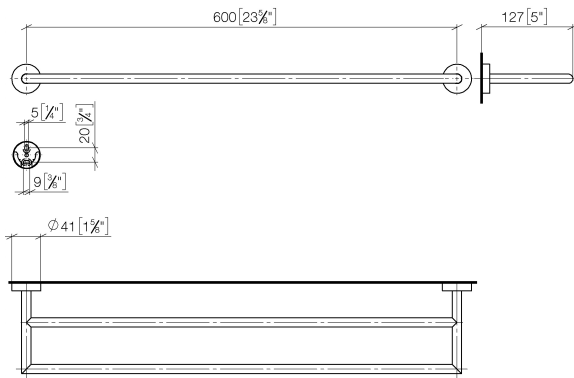

Towel bar in two parts - Brushed Light Gold

LISSÉ

83 061 979 Product version from 7/1/2023

- gauge 600 mm
- width 640mm
- height 40 mm
- rosette Ø 40 mm
- 130mm projection

Fits: LISSÉ, META

	Brushed Light Gold	83 061 979-27
	Chrome	83 061 979-00
	Brushed Platinum	83 061 979-06
	Dark Chrome	83 061 979-19
	Light Gold	83 061 979-26
	Matte Black	83 061 979-33
	Brushed Bronze	83 061 979-42
	Brushed Champagne (22kt Gold)	83 061 979-46
	Champagne (22kt Gold)	83 061 979-47
	Brushed Chrome	83 061 979-93
	Brushed Dark Platinum	83 061 979-99

Towel bar in two parts - Brushed Light Gold

LISSÉ

83 061 979 Product version from 7/1/2023

mm[inches]

83 061 979 Product version from 7/1/2023

Parts for other finishes can be found here: [Chrome](#)

Spare parts list

No.	Item Number	Name	Quantity used	Delivery time
1	05 28 22 622 01-27	holder	1	60
2	08 27 97 500-27	rosette	2	60
3	08 30 11 516 90	ring	2	2
4	08 17 97 560 90	holder	2	2
5	05 30 31 025 00 90	fixing set	2	2
6	08 17 97 501 07	holder	2	2