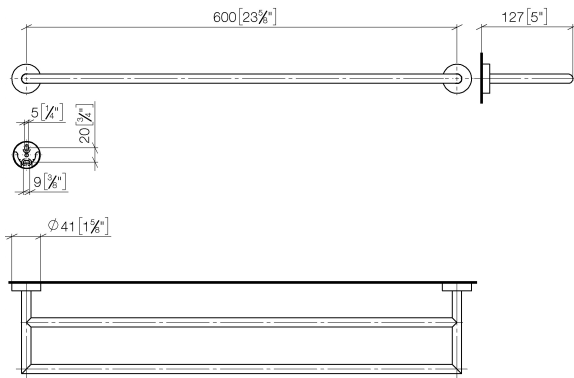

Towel bar in two parts - Champagne (22kt Gold)

LISSÉ

83 061 979 Product version from 7/1/2023

- gauge 600 mm
- width 640mm
- height 40 mm
- rosette Ø 40 mm
- 130mm projection

Fits: LISSÉ, META

	Champagne (22kt Gold)	83 061 979-47
	Chrome	83 061 979-00
	Brushed Platinum	83 061 979-06
	Dark Chrome	83 061 979-19
	Light Gold	83 061 979-26
	Brushed Light Gold	83 061 979-27
	Matte Black	83 061 979-33
	Brushed Bronze	83 061 979-42
	Brushed Champagne (22kt Gold)	83 061 979-46
	Brushed Chrome	83 061 979-93
	Brushed Dark Platinum	83 061 979-99

Towel bar in two parts - Champagne (22kt Gold)

LISSÉ

83 061 979 Product version from 7/1/2023

mm[inches]

83 061 979 Product version from 7/1/2023

Parts for other finishes can be found here: [Chrome](#)

Spare parts list

No.	Item Number	Name	Quantity used	Delivery time
1	05 28 22 622 01-47	holder	1	60
2	08 27 97 500-47	rosette	2	30
3	08 30 11 516 90	ring	2	2
4	08 17 97 560 90	holder	2	2
5	05 30 31 025 00 90	fixing set	2	2
6	08 17 97 501 07	holder	2	2