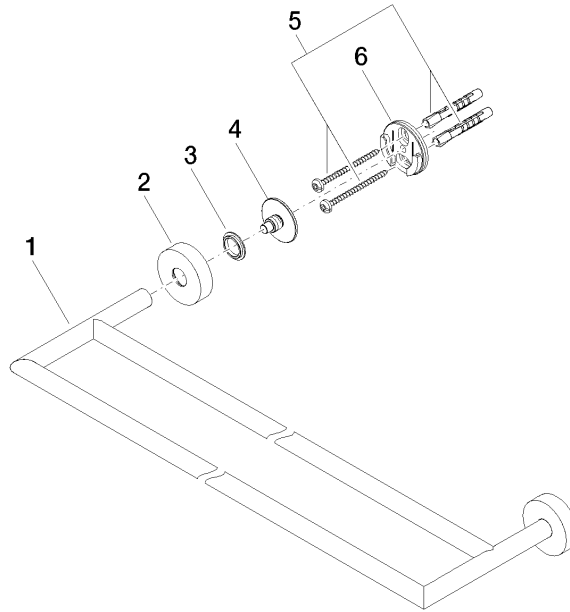

Towel bar in two parts - Champagne (22kt Gold)

LISSÉ

83 061 979 Product version from 7/1/2023

- gauge 600 mm
- width 640mm
- height 40 mm
- rosette Ø 40 mm
- 130mm projection

Fits: LISSÉ, META

	Champagne (22kt Gold)	83 061 979-47
	Chrome	83 061 979-00
	Brushed Platinum	83 061 979-06
	Dark Chrome	83 061 979-19
	Light Gold	83 061 979-26
	Brushed Light Gold	83 061 979-27
	Matte Black	83 061 979-33
	Brushed Bronze	83 061 979-42
	Brushed Champagne (22kt Gold)	83 061 979-46
	Brushed Chrome	83 061 979-93
	Brushed Dark Platinum	83 061 979-99

Towel bar in two parts - Champagne (22kt Gold)

LISSÉ

83 061 979 Product version from 7/1/2023

mm[inches]

83 061 979 Product version from 7/1/2023

Parts for other finishes can be found here: [Chrome](#)

Spare parts list

No.	Item Number	Name	Quantity used	Delivery time
1	05 28 22 622 01-47	holder	1	60
2	08 27 97 500-47	rosette	2	30
3	08 30 11 516 90	ring	2	2
4	08 17 97 560 90	holder	2	2
5	05 30 31 025 00 90	fixing set	2	2
6	08 17 97 501 07	holder	2	2