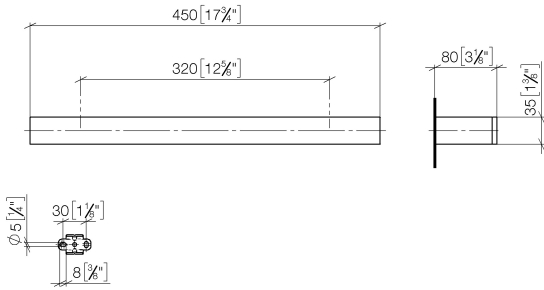

MEM Towel bar - Brushed Durabross (23kt Gold)

MEM

83 070 780

- gauge 320 mm
- width 450mm
- height 35 mm
- 80mm projection

	Brushed Durabross (23kt Gold)	83 070 780-28
	Chrome	83 070 780-00
	Brushed Platinum	83 070 780-06
	Platinum	83 070 780-08
	Dark Chrome	83 070 780-19
	Brushed Champagne (22kt Gold)	83 070 780-46
	Champagne (22kt Gold)	83 070 780-47
	Brushed Dark Platinum	83 070 780-99

MEM Towel bar - Brushed Durabronz (23kt Gold)

MEM

83 070 780

mm [inches]

83 070 780

Product version from 9/1/2022

Parts for other
finishes can be found
here: [Chrome](#)

MEM Towel bar - Brushed Durabross (23kt Gold)