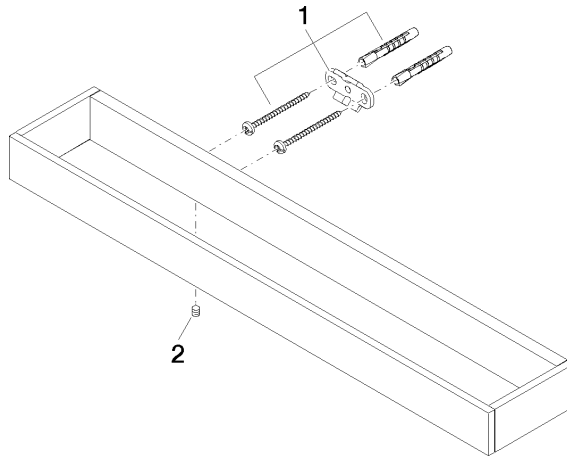

MEM Towel bar - Brushed Durabross (23kt Gold)

MEM

83 070 780

- gauge 320 mm
- width 450mm
- height 35 mm
- 80mm projection

	Brushed Durabross (23kt Gold)	83 070 780-28
	Chrome	83 070 780-00
	Brushed Platinum	83 070 780-06
	Platinum	83 070 780-08
	Dark Chrome	83 070 780-19
	Brushed Champagne (22kt Gold)	83 070 780-46
	Champagne (22kt Gold)	83 070 780-47
	Brushed Dark Platinum	83 070 780-99

MEM Towel bar - Brushed Durabronz (23kt Gold)

MEM

83 070 780

mm [inches]

83 070 780

Product version from 9/1/2022

Parts for other
finishes can be found
here: [Chrome](#)

MEM Towel bar - Brushed Durabross (23kt Gold)