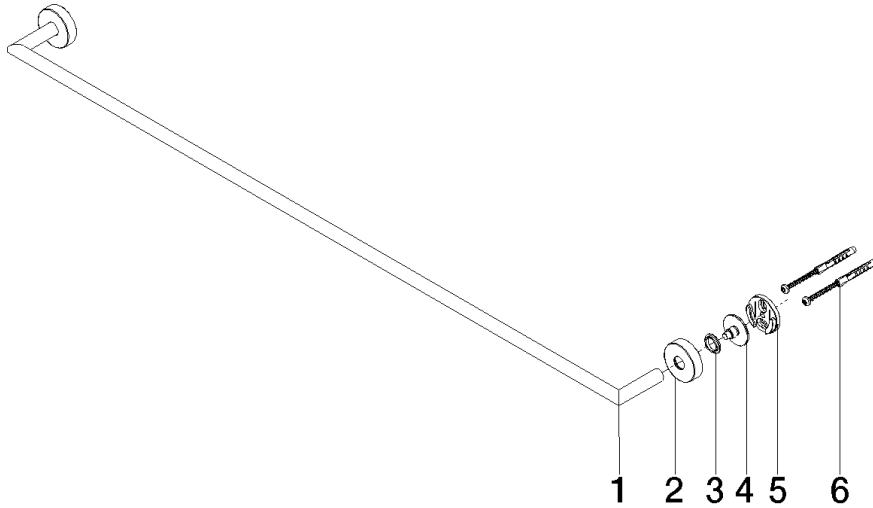

EDITION PRO Towel bar - Chrome

83 080 626

- gauge 800 mm
- width 840mm
- height 40 mm
- rosette Ø mm
- 65mm projection

	Chrome	83 080 626-00
	Matte Black	83 080 626-33
	Brushed Chrome	83 080 626-93

EDITION PRO Towel bar - Chrome

83 080 626

EDITION PRO Towel bar - Chrome

83 080 626

Product version from 4/1/2023

Parts for other finishes can be found here: [Matte Black](#)

EDITION PRO Towel bar - Chrome

83 080 626

Spare parts list

Product version from 4/1/2023

No.	Item Number	Name	Quantity used	Delivery time
	05 28 22 623 00-00	holder	10	10