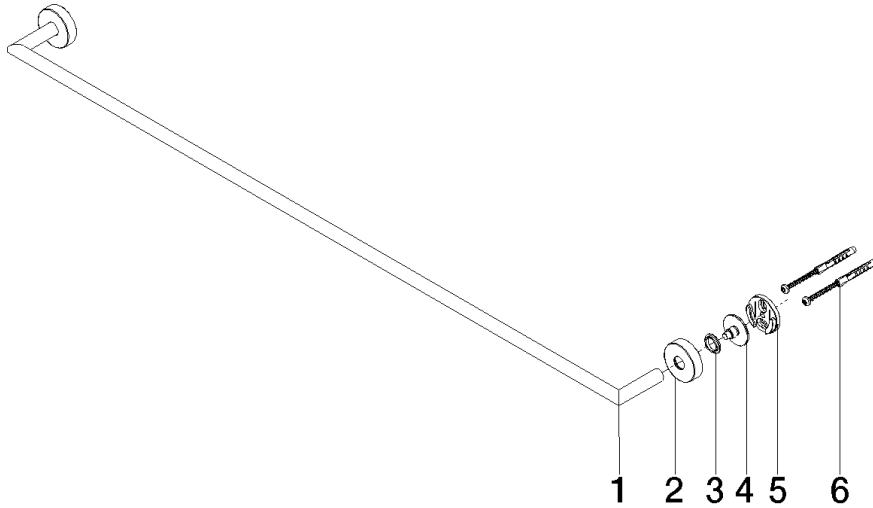

EDITION PRO Towel bar - Matte Black

83 080 626

- gauge 800 mm
- width 840mm
- height 40 mm
- rosette Ø mm
- 65mm projection

	Matte Black	83 080 626-33
	Chrome	83 080 626-00
	Brushed Chrome	83 080 626-93

EDITION PRO Towel bar - Matte Black

83 080 626

EDITION PRO Towel bar - Matte Black

83 080 626

Product version from 4/1/2023

Parts for other finishes can be found here: [Chrome](#)

EDITION PRO Towel bar - Matte Black

83 080 626

Spare parts list

Product version from 4/1/2023

No.	Item Number	Name	Quantity used	Delivery time
	05 28 22 623 00-33	holder	10	30