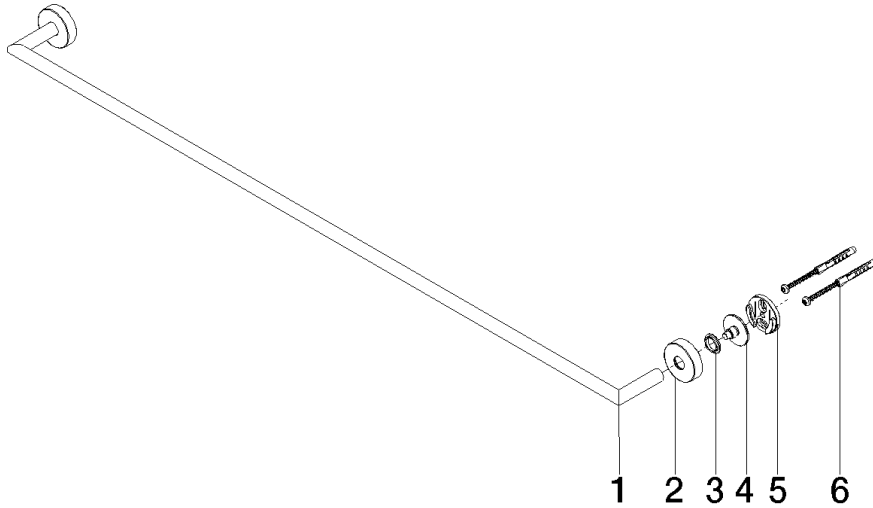

EDITION PRO Towel bar - Brushed Chrome

83 080 626

- gauge 800 mm
- width 840mm
- height 40 mm
- rosette Ø mm
- 65mm projection

	Brushed Chrome	83 080 626-93
	Chrome	83 080 626-00
	Matte Black	83 080 626-33

EDITION PRO Towel bar - Brushed Chrome

83 080 626

EDITION PRO Towel bar - Brushed Chrome

83 080 626

Product version from 4/1/2023

Parts for other finishes can be found here: [Chrome](#)

EDITION PRO Towel bar - Brushed Chrome

83 080 626

Spare parts list

Product version from 4/1/2023

No.	Item Number	Name	Quantity used	Delivery time
	05 28 22 623 00-93	holder	10	20