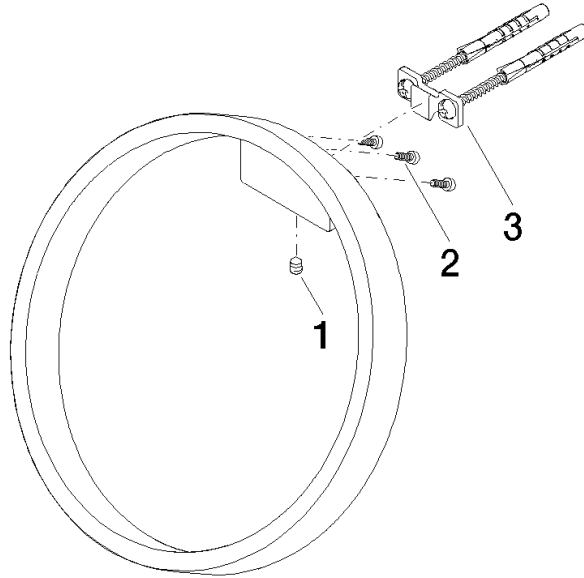

CYO Towel ring round - Brushed Platinum

CYO

83 200 811

- width 200mm
- 118mm projection

	Brushed Platinum	83 200 811-06
	Chrome	83 200 811-00
	Dark Chrome	83 200 811-19
	Brushed Durabrass (23kt Gold)	83 200 811-28
	Brushed Dark Platinum	83 200 811-99

83 200 811

mm [inches]

83 200 811

Parts for other finishes can be found here: [Chrome](#)

Spare parts list

No.	Item Number	Name	Quantity used	Delivery time
1	90 31 11 004 00 90	pin	1	2
2	09 30 30 167 90	screw	3	2
3	05 17 20 758 00 90	fixing set	1	2