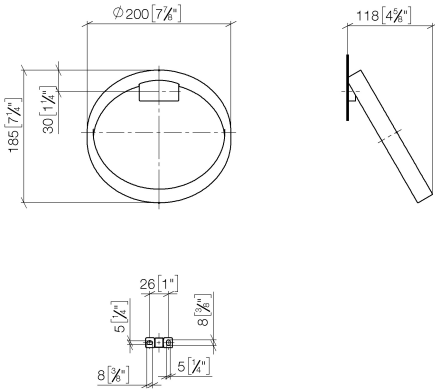

CYO Towel ring round - Brushed Platinum

CYO

83 200 811

- width 200mm
- 118mm projection

	Brushed Platinum	83 200 811-06
	Chrome	83 200 811-00
	Dark Chrome	83 200 811-19
	Brushed Durabrass (23kt Gold)	83 200 811-28
	Brushed Dark Platinum	83 200 811-99

83 200 811

mm [inches]

83 200 811

Parts for other finishes can be found here: [Chrome](#)

Spare parts list

No.	Item Number	Name	Quantity used	Delivery time
1	90 31 11 004 00 90	pin	1	2
2	09 30 30 167 90	screw	3	2
3	05 17 20 758 00 90	fixing set	1	2