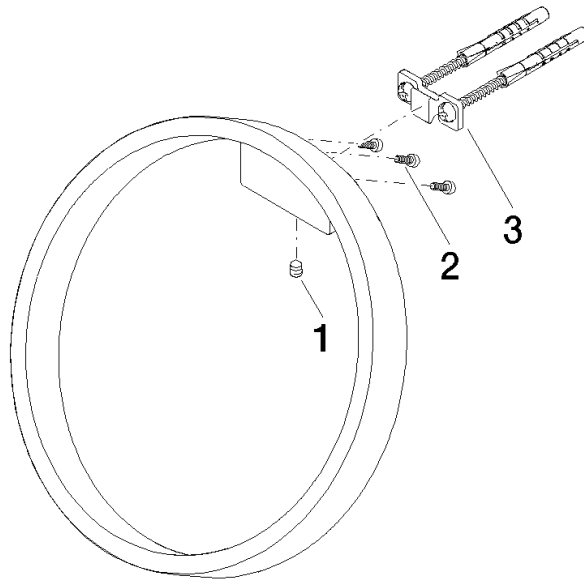

CYO Towel ring round - Dark Chrome

CYO

83 200 811

- width 200mm
- 118mm projection

	Dark Chrome	83 200 811-19
	Chrome	83 200 811-00
	Brushed Platinum	83 200 811-06
	Brushed Durabronze (23kt Gold)	83 200 811-28
	Brushed Dark Platinum	83 200 811-99

83 200 811

mm [inches]

83 200 811

Parts for other finishes can be found here: [Chrome](#)

Spare parts list

No.	Item Number	Name	Quantity used	Delivery time
1	90 31 11 004 00 90	pin	1	2
2	09 30 30 167 90	screw	3	2
3	05 17 20 758 00 90	fixing set	1	2