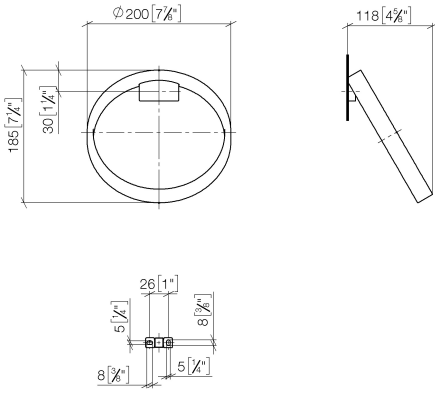

CYO Towel ring round - Dark Chrome

CYO

83 200 811

- width 200mm
- 118mm projection

	Dark Chrome	83 200 811-19
	Chrome	83 200 811-00
	Brushed Platinum	83 200 811-06
	Brushed Durabronze (23kt Gold)	83 200 811-28
	Brushed Dark Platinum	83 200 811-99

83 200 811

mm [inches]

83 200 811

Parts for other finishes can be found here: [Chrome](#)

Spare parts list

No.	Item Number	Name	Quantity used	Delivery time
1	90 31 11 004 00 90	pin	1	2
2	09 30 30 167 90	screw	3	2
3	05 17 20 758 00 90	fixing set	1	2