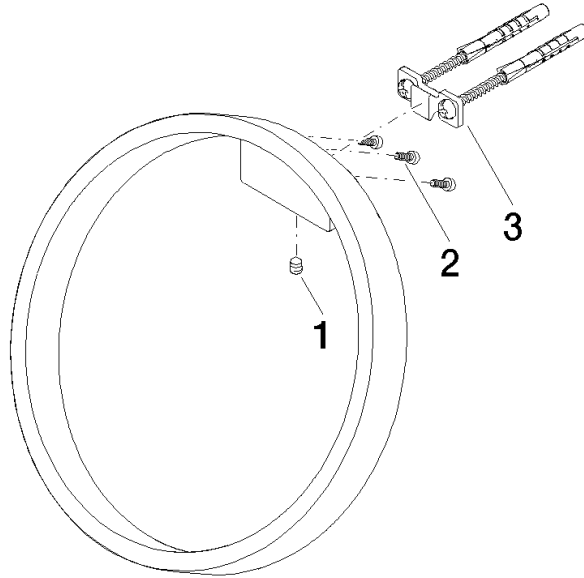

**CYO Towel ring round - Brushed Durabronz (23kt Gold)**

CYO

83 200 811

- width 200mm
- 118mm projection

|   |                               |               |
|---|-------------------------------|---------------|
|  | Brushed Durabronz (23kt Gold) | 83 200 811-28 |
|  | Chrome                        | 83 200 811-00 |
|  | Brushed Platinum              | 83 200 811-06 |
|  | Dark Chrome                   | 83 200 811-19 |
|  | Brushed Dark Platinum         | 83 200 811-99 |

83 200 811

mm [inches]

83 200 811

Parts for other  
finishes can be found  
here: [Chrome](#)

### Spare parts list

| No. | Item Number        | Name       | Quantity used | Delivery time |
|-----|--------------------|------------|---------------|---------------|
| 1   | 90 31 11 004 00 90 | pin        | 1             | 2             |
| 2   | 09 30 30 167 90    | screw      | 3             | 2             |
| 3   | 05 17 20 758 00 90 | fixing set | 1             | 2             |