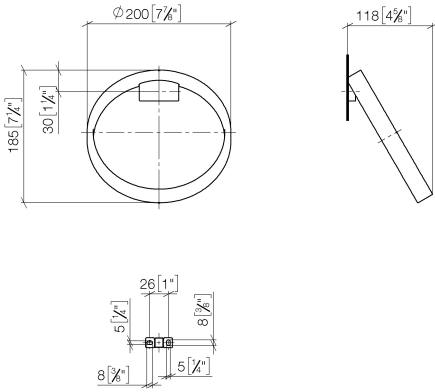

**CYO Towel ring round - Brushed Durabronz (23kt Gold)**

CYO

83 200 811

- width 200mm
- 118mm projection

|   |                               |               |
|---|-------------------------------|---------------|
|  | Brushed Durabronz (23kt Gold) | 83 200 811-28 |
|  | Chrome                        | 83 200 811-00 |
|  | Brushed Platinum              | 83 200 811-06 |
|  | Dark Chrome                   | 83 200 811-19 |
|  | Brushed Dark Platinum         | 83 200 811-99 |

83 200 811

mm [inches]

83 200 811

Parts for other  
finishes can be found  
here: [Chrome](#)

### Spare parts list

| No. | Item Number        | Name       | Quantity used | Delivery time |
|-----|--------------------|------------|---------------|---------------|
| 1   | 90 31 11 004 00 90 | pin        | 1             | 2             |
| 2   | 09 30 30 167 90    | screw      | 3             | 2             |
| 3   | 05 17 20 758 00 90 | fixing set | 1             | 2             |