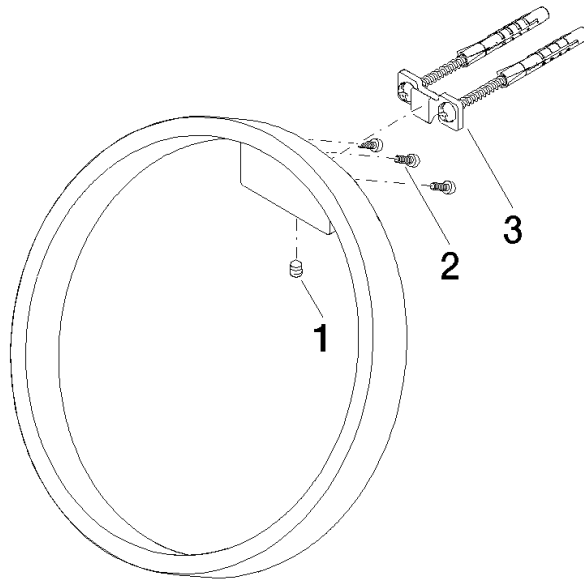

**CYO Towel ring round - Brushed Dark Platinum**

CYO

83 200 811

- width 200mm
- 118mm projection

	Brushed Dark Platinum	83 200 811-99
	Chrome	83 200 811-00
	Brushed Platinum	83 200 811-06
	Dark Chrome	83 200 811-19
	Brushed Durabronze (23kt Gold)	83 200 811-28

83 200 811

mm [inches]

83 200 811

Parts for other finishes can be found here: [Chrome](#)

### Spare parts list

No.	Item Number	Name	Quantity used	Delivery time
1	90 31 11 004 00 90	pin	1	2
2	09 30 30 167 90	screw	3	2
3	05 17 20 758 00 90	fixing set	1	2