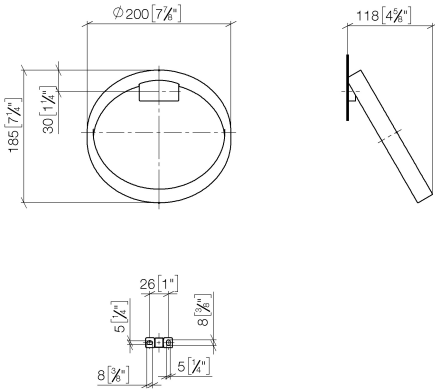

**CYO Towel ring round - Brushed Dark Platinum**

CYO

83 200 811

- width 200mm
- 118mm projection

	Brushed Dark Platinum	83 200 811-99
	Chrome	83 200 811-00
	Brushed Platinum	83 200 811-06
	Dark Chrome	83 200 811-19
	Brushed Durabronze (23kt Gold)	83 200 811-28

83 200 811

mm [inches]

83 200 811

Parts for other finishes can be found here: [Chrome](#)

### Spare parts list

No.	Item Number	Name	Quantity used	Delivery time
1	90 31 11 004 00 90	pin	1	2
2	09 30 30 167 90	screw	3	2
3	05 17 20 758 00 90	fixing set	1	2