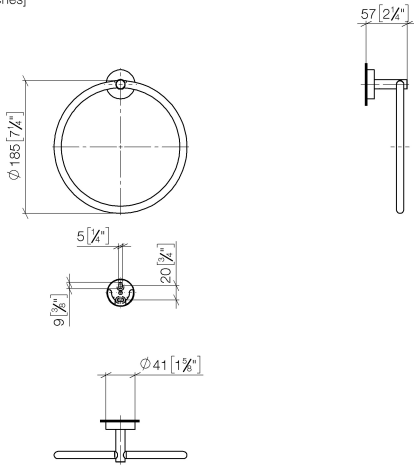

**Towel ring round - Chrome**

LISSÉ

83 200 979

- width 185mm
- rosette Ø 40 mm
- 55mm projection

Fits: LISSÉ, META

	Chrome	83 200 979-00
	Brushed Platinum	83 200 979-06
	Dark Chrome	83 200 979-19
	Light Gold	83 200 979-26
	Brushed Light Gold	83 200 979-27
	Matte Black	83 200 979-33
	Brushed Bronze	83 200 979-42
	Brushed Champagne (22kt Gold)	83 200 979-46
	Champagne (22kt Gold)	83 200 979-47
	Brushed Chrome	83 200 979-93
	Brushed Dark Platinum	83 200 979-99

# Towel ring round - Chrome

LISSÉ

83 200 979

mm [inches]

83 200 979

**Product version from 7/1/2023**

Parts for other  
finishes can be found  
here: Brushed  
Platinum

## Towel ring round - Chrome

LISSE

83 200 979