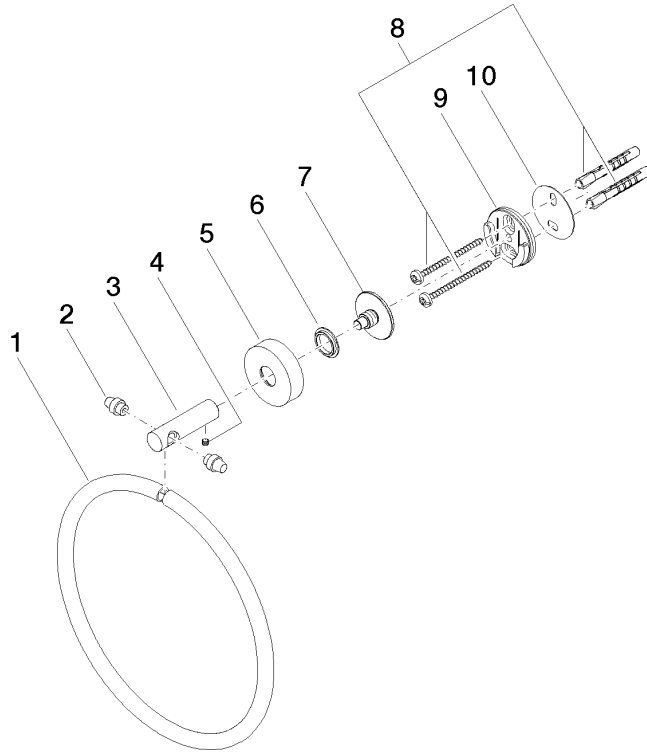

**Towel ring round - Chrome**

LISSÉ

83 200 979

- width 185mm
- rosette Ø 40 mm
- 55mm projection

Fits: LISSÉ, META

	Chrome	83 200 979-00
	Brushed Platinum	83 200 979-06
	Dark Chrome	83 200 979-19
	Light Gold	83 200 979-26
	Brushed Light Gold	83 200 979-27
	Matte Black	83 200 979-33
	Brushed Bronze	83 200 979-42
	Brushed Champagne (22kt Gold)	83 200 979-46
	Champagne (22kt Gold)	83 200 979-47
	Brushed Chrome	83 200 979-93
	Brushed Dark Platinum	83 200 979-99

# Towel ring round - Chrome

LISSÉ

83 200 979

mm [inches]

83 200 979

**Product version from 7/1/2023**

Parts for other  
finishes can be found  
here: Brushed  
Platinum

## Towel ring round - Chrome

LISSE

83 200 979

### Spare parts list