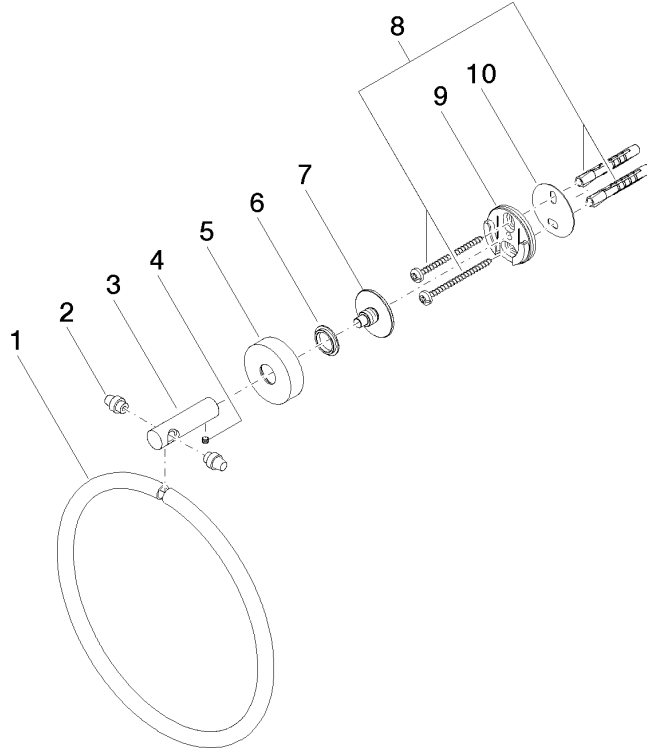

**Towel ring round - Brushed Platinum**

LISSÉ

83 200 979

- width 185mm
- rosette Ø 40 mm
- 55mm projection

Fits: LISSÉ, META

	Brushed Platinum	83 200 979-06
	Chrome	83 200 979-00
	Dark Chrome	83 200 979-19
	Light Gold	83 200 979-26
	Brushed Light Gold	83 200 979-27
	Matte Black	83 200 979-33
	Brushed Bronze	83 200 979-42
	Brushed Champagne (22kt Gold)	83 200 979-46
	Champagne (22kt Gold)	83 200 979-47
	Brushed Chrome	83 200 979-93
	Brushed Dark Platinum	83 200 979-99

83 200 979

mm [inches]

83 200 979

**Product version from 7/1/2023**

Parts for other  
finishes can be found  
here: [Chrome](#)

## Towel ring round - Brushed Platinum

LISSE

83 200 979

#### Product version from 7/1/2023

No.	Item Number	Name	Quantity used	Delivery time
	08 18 80 500-06	ring	11	10