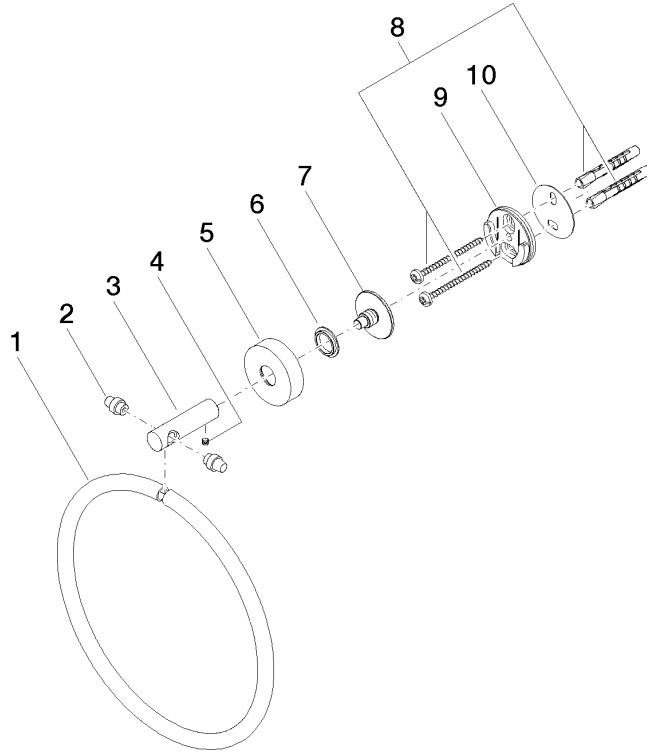

Towel ring round - Dark Chrome

LISSÉ

83 200 979

- width 185mm
- rosette Ø 40 mm
- 55mm projection

Fits: LISSÉ, META

	Dark Chrome	83 200 979-19
	Chrome	83 200 979-00
	Brushed Platinum	83 200 979-06
	Light Gold	83 200 979-26
	Brushed Light Gold	83 200 979-27
	Matte Black	83 200 979-33
	Brushed Bronze	83 200 979-42
	Brushed Champagne (22kt Gold)	83 200 979-46
	Champagne (22kt Gold)	83 200 979-47
	Brushed Chrome	83 200 979-93
	Brushed Dark Platinum	83 200 979-99

Towel ring round - Dark Chrome

LISSÉ

83 200 979

mm [inches]

83 200 979

Parts for other
finishes can be found
here: [Chrome](#)

Towel ring round - Dark Chrome

LISSE

83 200 979

Spare parts list