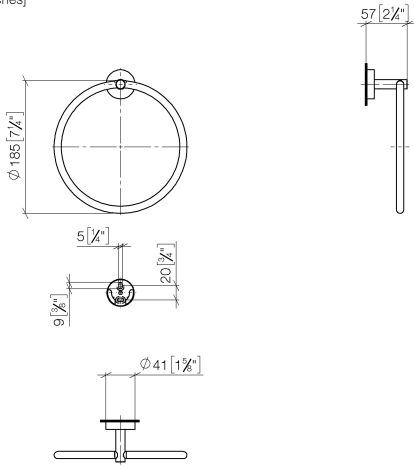

Towel ring round - Dark Chrome

LISSÉ

83 200 979

- width 185mm
- rosette Ø 40 mm
- 55mm projection

Fits: LISSÉ, META

	Dark Chrome	83 200 979-19
	Chrome	83 200 979-00
	Brushed Platinum	83 200 979-06
	Light Gold	83 200 979-26
	Brushed Light Gold	83 200 979-27
	Matte Black	83 200 979-33
	Brushed Bronze	83 200 979-42
	Brushed Champagne (22kt Gold)	83 200 979-46
	Champagne (22kt Gold)	83 200 979-47
	Brushed Chrome	83 200 979-93
	Brushed Dark Platinum	83 200 979-99

Towel ring round - Dark Chrome

LISSÉ

83 200 979

mm [inches]

83 200 979

Parts for other
finishes can be found
here: [Chrome](#)

Towel ring round - Dark Chrome

LISSE