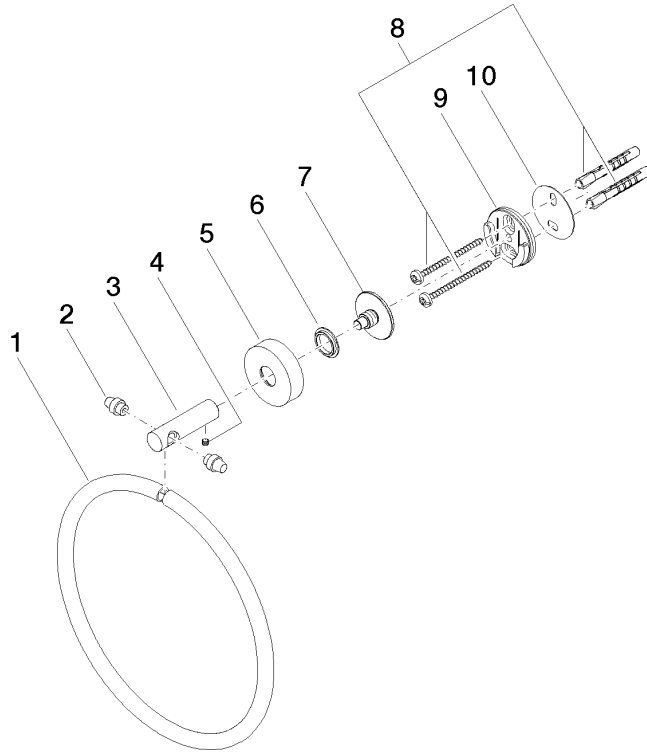

Towel ring round - Light Gold

LISSÉ

83 200 979

- width 185mm
- rosette Ø 40 mm
- 55mm projection

Fits: LISSÉ, META

	Light Gold	83 200 979-26
	Chrome	83 200 979-00
	Brushed Platinum	83 200 979-06
	Dark Chrome	83 200 979-19
	Brushed Light Gold	83 200 979-27
	Matte Black	83 200 979-33
	Brushed Bronze	83 200 979-42
	Brushed Champagne (22kt Gold)	83 200 979-46
	Champagne (22kt Gold)	83 200 979-47
	Brushed Chrome	83 200 979-93
	Brushed Dark Platinum	83 200 979-99

83 200 979

mm [inches]

83 200 979

Product version from 7/1/2023

Parts for other
finishes can be found
here: [Chrome](#)

Towel ring round - Light Gold

LISSE

83 200 979

Spare parts list

Product version from 7/1/2023

No.	Item Number	Name	Quantity used	Delivery time
	08 18 80 500-26	ring	11	60