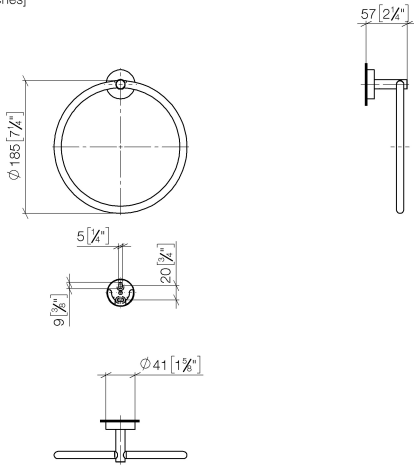

Towel ring round - Light Gold

LISSÉ

83 200 979

- width 185mm
- rosette Ø 40 mm
- 55mm projection

Fits: LISSÉ, META

	Light Gold	83 200 979-26
	Chrome	83 200 979-00
	Brushed Platinum	83 200 979-06
	Dark Chrome	83 200 979-19
	Brushed Light Gold	83 200 979-27
	Matte Black	83 200 979-33
	Brushed Bronze	83 200 979-42
	Brushed Champagne (22kt Gold)	83 200 979-46
	Champagne (22kt Gold)	83 200 979-47
	Brushed Chrome	83 200 979-93
	Brushed Dark Platinum	83 200 979-99

83 200 979

mm [inches]

83 200 979

Product version from 7/1/2023

Parts for other
finishes can be found
here: [Chrome](#)

Towel ring round - Light Gold

LISSE

83 200 979

Spare parts list

Product version from 7/1/2023

No.	Item Number	Name	Quantity used	Delivery time
	08 18 80 500-26	ring	11	60