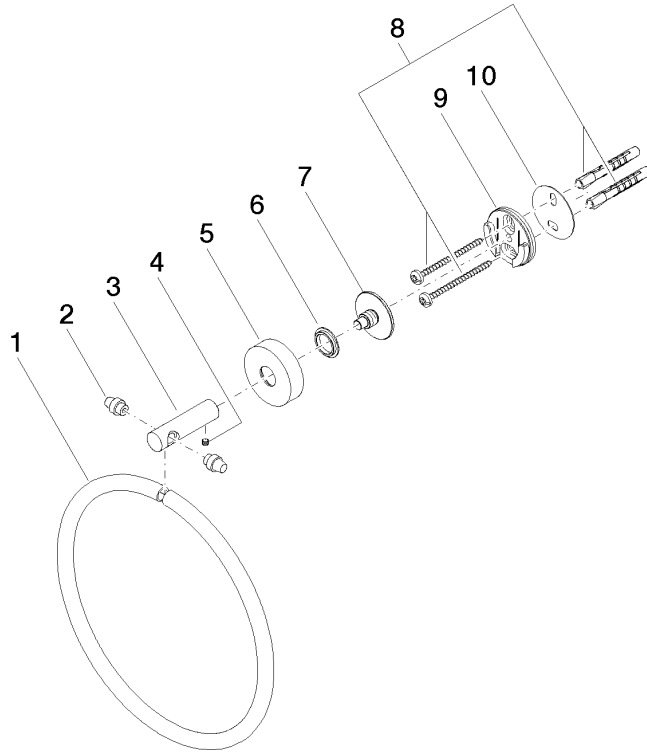

Towel ring round - Matte Black

LISSÉ

83 200 979

- width 185mm
- rosette Ø 40 mm
- 55mm projection

Fits: LISSÉ, META

	Matte Black	83 200 979-33
	Chrome	83 200 979-00
	Brushed Platinum	83 200 979-06
	Dark Chrome	83 200 979-19
	Light Gold	83 200 979-26
	Brushed Light Gold	83 200 979-27
	Brushed Bronze	83 200 979-42
	Brushed Champagne (22kt Gold)	83 200 979-46
	Champagne (22kt Gold)	83 200 979-47
	Brushed Chrome	83 200 979-93
	Brushed Dark Platinum	83 200 979-99

83 200 979

mm [inches]

83 200 979

**Product version from 7/1/2023**

Parts for other  
finishes can be found  
here: [Chrome](#)

## Towel ring round - Matte Black

LISSE

83 200 979

### Spare parts list