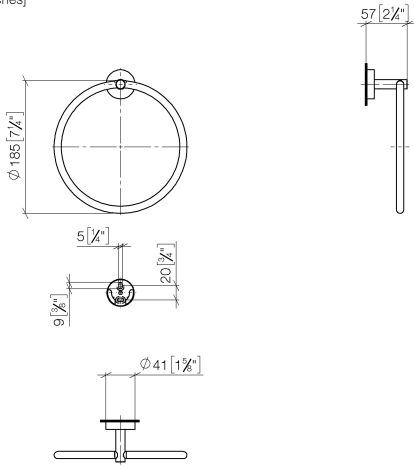

Towel ring round - Matte Black

LISSÉ

83 200 979

- width 185mm
- rosette Ø 40 mm
- 55mm projection

Fits: LISSÉ, META

	Matte Black	83 200 979-33
	Chrome	83 200 979-00
	Brushed Platinum	83 200 979-06
	Dark Chrome	83 200 979-19
	Light Gold	83 200 979-26
	Brushed Light Gold	83 200 979-27
	Brushed Bronze	83 200 979-42
	Brushed Champagne (22kt Gold)	83 200 979-46
	Champagne (22kt Gold)	83 200 979-47
	Brushed Chrome	83 200 979-93
	Brushed Dark Platinum	83 200 979-99

83 200 979

mm [inches]

83 200 979

**Product version from 7/1/2023**

Parts for other  
finishes can be found  
here: [Chrome](#)

## Towel ring round - Matte Black

LISSE

83 200 979