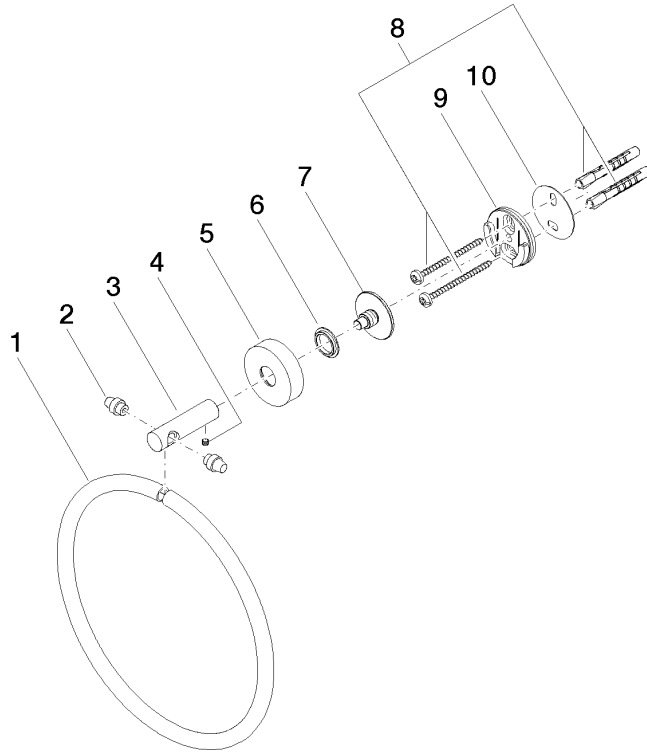

Towel ring round - Brushed Bronze

LISSÉ

83 200 979

- width 185mm
- rosette Ø 40 mm
- 55mm projection

Fits: LISSÉ, META

	Brushed Bronze	83 200 979-42
	Chrome	83 200 979-00
	Brushed Platinum	83 200 979-06
	Dark Chrome	83 200 979-19
	Light Gold	83 200 979-26
	Brushed Light Gold	83 200 979-27
	Matte Black	83 200 979-33
	Brushed Champagne (22kt Gold)	83 200 979-46
	Champagne (22kt Gold)	83 200 979-47
	Brushed Chrome	83 200 979-93
	Brushed Dark Platinum	83 200 979-99

Towel ring round - Brushed Bronze

83 200 979

mm [inches]

83 200 979

Product version from 7/1/2023

Parts for other
finishes can be found
here: [Chrome](#)

Towel ring round - Brushed Bronze

LISSE

83 200 979

Spare parts list

Product version from 7/1/2023

No.	Item Number	Name	Quantity used	Delivery time
	08 18 80 500-42	ring	11	60