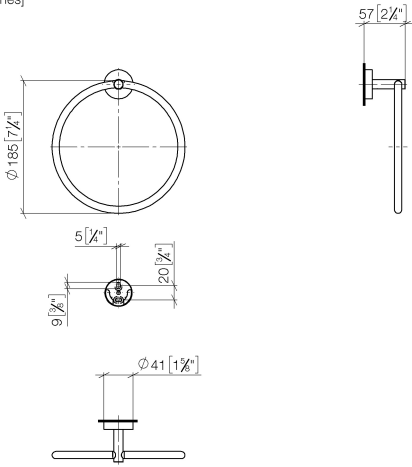

Towel ring round - Brushed Bronze

LISSÉ

83 200 979

- width 185mm
- rosette Ø 40 mm
- 55mm projection

Fits: LISSÉ, META

	Brushed Bronze	83 200 979-42
	Chrome	83 200 979-00
	Brushed Platinum	83 200 979-06
	Dark Chrome	83 200 979-19
	Light Gold	83 200 979-26
	Brushed Light Gold	83 200 979-27
	Matte Black	83 200 979-33
	Brushed Champagne (22kt Gold)	83 200 979-46
	Champagne (22kt Gold)	83 200 979-47
	Brushed Chrome	83 200 979-93
	Brushed Dark Platinum	83 200 979-99

Towel ring round - Brushed Bronze

83 200 979

mm [inches]

83 200 979

Product version from 7/1/2023

Parts for other
finishes can be found
here: [Chrome](#)

Towel ring round - Brushed Bronze

LISSE

83 200 979

Spare parts list

Product version from 7/1/2023

No.	Item Number	Name	Quantity used	Delivery time
	08 18 80 500-42	ring	11	60