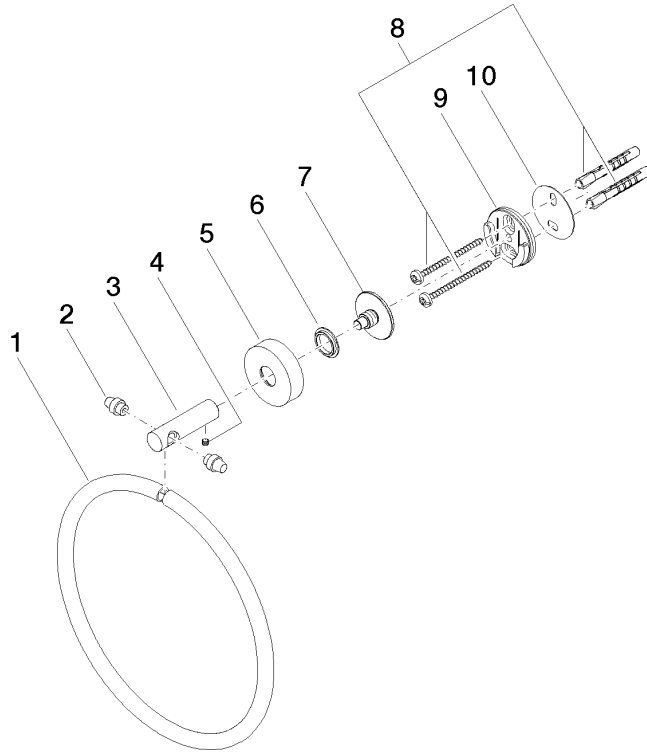

Towel ring round - Champagne (22kt Gold)

LISSÉ

83 200 979

- width 185mm
- rosette Ø 40 mm
- 55mm projection

Fits: LISSÉ, META

	Champagne (22kt Gold)	83 200 979-47
	Chrome	83 200 979-00
	Brushed Platinum	83 200 979-06
	Dark Chrome	83 200 979-19
	Light Gold	83 200 979-26
	Brushed Light Gold	83 200 979-27
	Matte Black	83 200 979-33
	Brushed Bronze	83 200 979-42
	Brushed Champagne (22kt Gold)	83 200 979-46
	Brushed Chrome	83 200 979-93
	Brushed Dark Platinum	83 200 979-99

Towel ring round - Champagne (22kt Gold)

LISSÉ

83 200 979

mm [inches]

83 200 979

Product version from 7/1/2023

Parts for other
finishes can be found
here: [Chrome](#)

Towel ring round - Champagne (22kt Gold)

LISSÉ

83 200 979

Spare parts list

Product version from 7/1/2023

No.	Item Number	Name	Quantity used	Delivery time
	08 18 80 500-47	ring	11	60