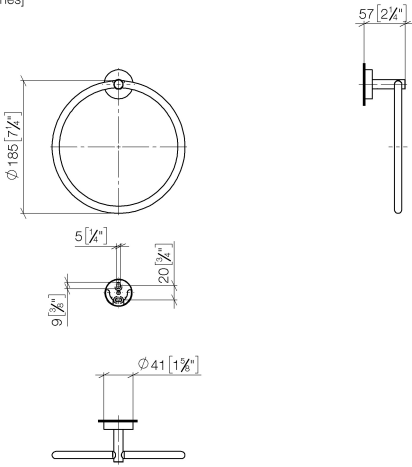

Towel ring round - Champagne (22kt Gold)

LISSÉ

83 200 979

- width 185mm
- rosette Ø 40 mm
- 55mm projection

Fits: LISSÉ, META

	Champagne (22kt Gold)	83 200 979-47
	Chrome	83 200 979-00
	Brushed Platinum	83 200 979-06
	Dark Chrome	83 200 979-19
	Light Gold	83 200 979-26
	Brushed Light Gold	83 200 979-27
	Matte Black	83 200 979-33
	Brushed Bronze	83 200 979-42
	Brushed Champagne (22kt Gold)	83 200 979-46
	Brushed Chrome	83 200 979-93
	Brushed Dark Platinum	83 200 979-99

Towel ring round - Champagne (22kt Gold)

LISSÉ

83 200 979

mm [inches]

83 200 979

Product version from 7/1/2023

Parts for other
finishes can be found
here: [Chrome](#)

Towel ring round - Champagne (22kt Gold)

LISSÉ

83 200 979

Spare parts list

Product version from 7/1/2023

No.	Item Number	Name	Quantity used	Delivery time
	08 18 80 500-47	ring	11	60