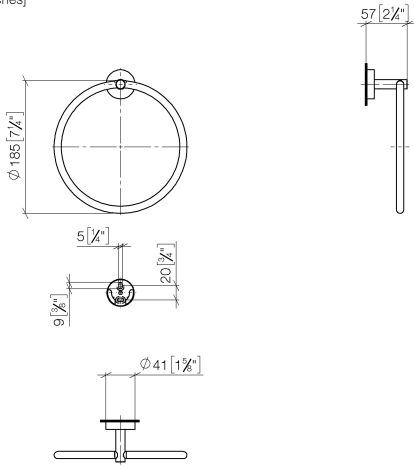

Towel ring round - Brushed Chrome

LISSÉ

83 200 979

- width 185mm
- rosette Ø 40 mm
- 55mm projection

Fits: LISSÉ, META

	Brushed Chrome	83 200 979-93
	Chrome	83 200 979-00
	Brushed Platinum	83 200 979-06
	Dark Chrome	83 200 979-19
	Light Gold	83 200 979-26
	Brushed Light Gold	83 200 979-27
	Matte Black	83 200 979-33
	Brushed Bronze	83 200 979-42
	Brushed Champagne (22kt Gold)	83 200 979-46
	Champagne (22kt Gold)	83 200 979-47
	Brushed Dark Platinum	83 200 979-99

83 200 979

mm [inches]

83 200 979

Product version from 7/1/2023

Parts for other
finishes can be found
here: [Chrome](#)

Towel ring round - Brushed Chrome

LISSE

83 200 979

Spare parts list

Product version from 7/1/2023

No.	Item Number	Name	Quantity used	Delivery time
	08 18 80 500-93	ring	11	20