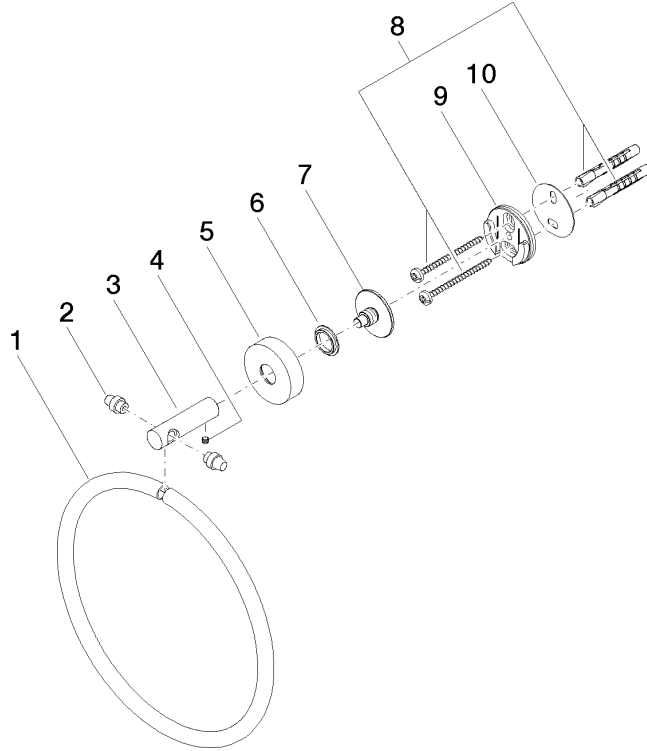

Towel ring round - Brushed Chrome

LISSÉ

83 200 979

- width 185mm
- rosette Ø 40 mm
- 55mm projection

Fits: LISSÉ, META

	Brushed Chrome	83 200 979-93
	Chrome	83 200 979-00
	Brushed Platinum	83 200 979-06
	Dark Chrome	83 200 979-19
	Light Gold	83 200 979-26
	Brushed Light Gold	83 200 979-27
	Matte Black	83 200 979-33
	Brushed Bronze	83 200 979-42
	Brushed Champagne (22kt Gold)	83 200 979-46
	Champagne (22kt Gold)	83 200 979-47
	Brushed Dark Platinum	83 200 979-99

83 200 979

mm [inches]

83 200 979

Product version from 7/1/2023

Parts for other
finishes can be found
here: [Chrome](#)

Towel ring round - Brushed Chrome

LISSE

83 200 979

Spare parts list

Product version from 7/1/2023

No.	Item Number	Name	Quantity used	Delivery time
	08 18 80 500-93	ring	11	20