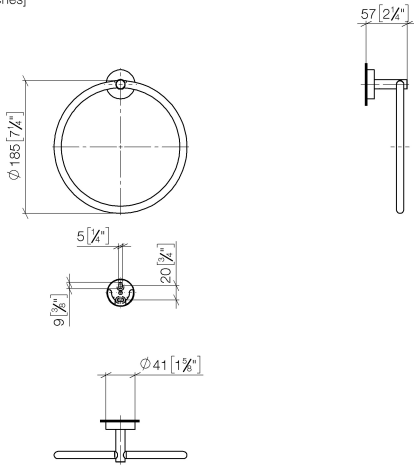

**Towel ring round - Brushed Dark Platinum**

LISSÉ

83 200 979

- width 185mm
- rosette Ø 40 mm
- 55mm projection

Fits: LISSÉ, META

	Brushed Dark Platinum	83 200 979-99
	Chrome	83 200 979-00
	Brushed Platinum	83 200 979-06
	Dark Chrome	83 200 979-19
	Light Gold	83 200 979-26
	Brushed Light Gold	83 200 979-27
	Matte Black	83 200 979-33
	Brushed Bronze	83 200 979-42
	Brushed Champagne (22kt Gold)	83 200 979-46
	Champagne (22kt Gold)	83 200 979-47
	Brushed Chrome	83 200 979-93

# Towel ring round - Brushed Dark Platinum

LISSÉ

83 200 979

mm [inches]

83 200 979

**Product version from 7/1/2023**

Parts for other  
finishes can be found  
here: [Chrome](#)

## Towel ring round - Brushed Dark Platinum

LISSE

83 200 979