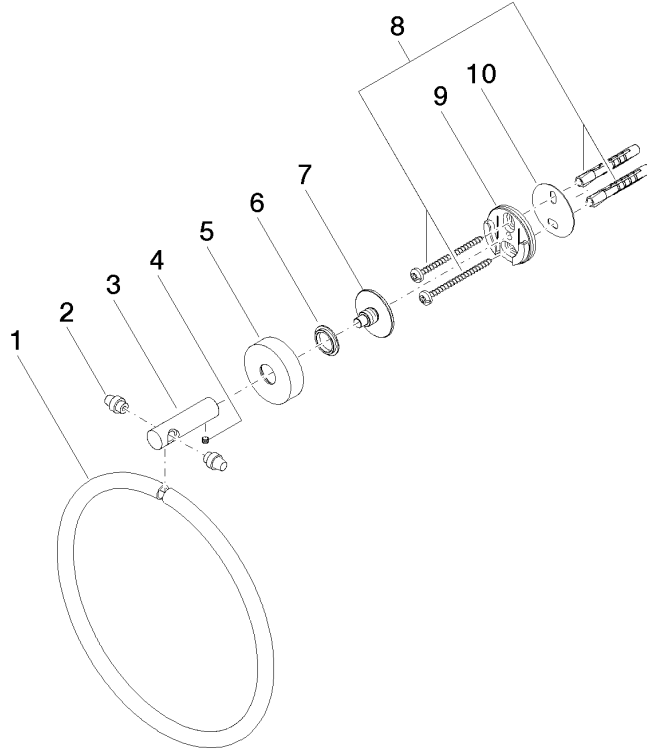

**Towel ring round - Brushed Dark Platinum**

LISSÉ

83 200 979

- width 185mm
- rosette Ø 40 mm
- 55mm projection

Fits: LISSÉ, META

	Brushed Dark Platinum	83 200 979-99
	Chrome	83 200 979-00
	Brushed Platinum	83 200 979-06
	Dark Chrome	83 200 979-19
	Light Gold	83 200 979-26
	Brushed Light Gold	83 200 979-27
	Matte Black	83 200 979-33
	Brushed Bronze	83 200 979-42
	Brushed Champagne (22kt Gold)	83 200 979-46
	Champagne (22kt Gold)	83 200 979-47
	Brushed Chrome	83 200 979-93

# Towel ring round - Brushed Dark Platinum

LISSÉ

83 200 979

mm [inches]

83 200 979

**Product version from 7/1/2023**

Parts for other  
finishes can be found  
here: [Chrome](#)

## Towel ring round - Brushed Dark Platinum

LISSE

83 200 979

### Spare parts list