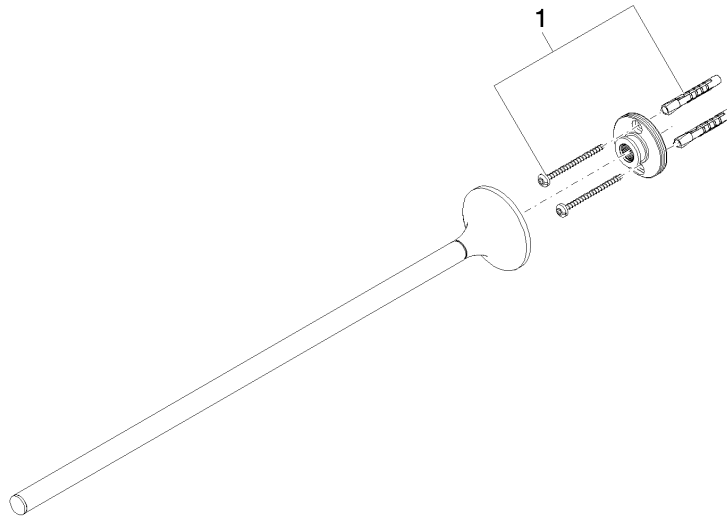

83 211 809

- rosette Ø 60 mm
- 452mm projection

	Chrome	83 211 809-00
	Brushed Platinum	83 211 809-06
	Platinum	83 211 809-08
	Dark Chrome	83 211 809-19
	Brushed Durabronze (23kt Gold)	83 211 809-28
	Brushed Bronze	83 211 809-42
	Brushed Champagne (22kt Gold)	83 211 809-46
	Champagne (22kt Gold)	83 211 809-47
	Brushed Dark Platinum	83 211 809-99

83 211 809

mm [inches]

83 211 809

Product version from 3/13/2017 to 8/29/2019

Product version from 8/29/2019

Parts for other
finishes can be found
here: Brushed
Platinum

VAIA Towel bar 1-piece non-swivel - Chrome