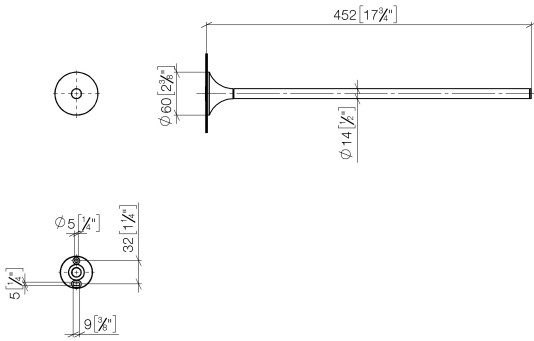

83 211 809

- rosette Ø 60 mm
- 452mm projection

	Chrome	83 211 809-00
	Brushed Platinum	83 211 809-06
	Platinum	83 211 809-08
	Dark Chrome	83 211 809-19
	Brushed Durabronze (23kt Gold)	83 211 809-28
	Brushed Bronze	83 211 809-42
	Brushed Champagne (22kt Gold)	83 211 809-46
	Champagne (22kt Gold)	83 211 809-47
	Brushed Dark Platinum	83 211 809-99

83 211 809

mm [inches]

83 211 809

Product version from 3/13/2017 to 8/29/2019

Product version from 8/29/2019

Parts for other
finishes can be found
here: Brushed
Platinum

VAIA Towel bar 1-piece non-swivel - Chrome