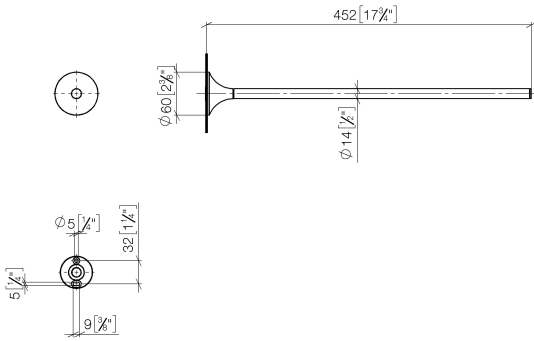

**VAIA Towel bar 1-piece non-swivel - Brushed Platinum**

VAIA

83 211 809

- rosette Ø 60 mm
- 452mm projection

	Brushed Platinum	83 211 809-06
	Chrome	83 211 809-00
	Platinum	83 211 809-08
	Dark Chrome	83 211 809-19
	Brushed Durabronze (23kt Gold)	83 211 809-28
	Brushed Bronze	83 211 809-42
	Brushed Champagne (22kt Gold)	83 211 809-46
	Champagne (22kt Gold)	83 211 809-47
	Brushed Dark Platinum	83 211 809-99

# VAIA Towel bar 1-piece non-swivel - Brushed Platinum

VAIA

83 211 809

mm [inches]