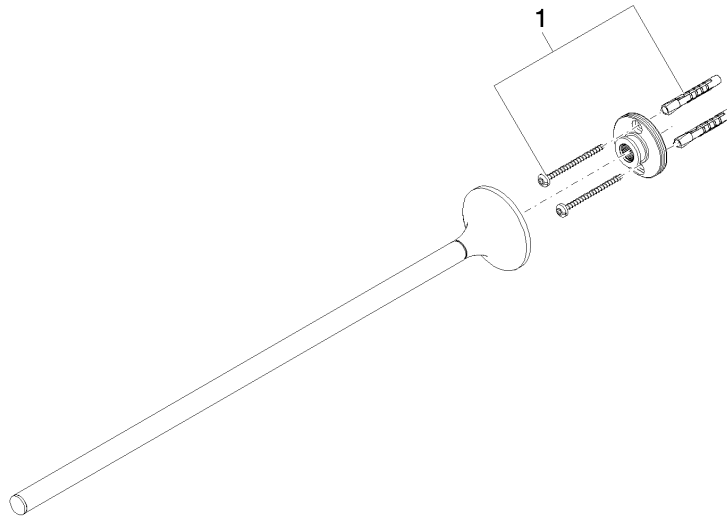

VAIA Towel bar 1-piece non-swivel - Brushed Platinum

VAIA

83 211 809

Product version from 3/13/2017 to 8/29/2019

Product version from 8/29/2019

Parts for other finishes can be found here: [Chrome](#)