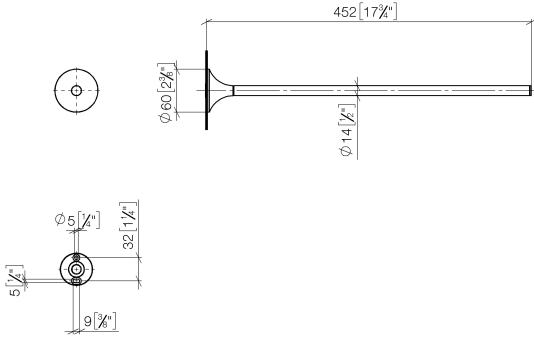

VAIA Towel bar 1-piece non-swivel - Platinum

VAIA

83 211 809

- rosette Ø 60 mm
- 452mm projection

	Platinum	83 211 809-08
	Chrome	83 211 809-00
	Brushed Platinum	83 211 809-06
	Dark Chrome	83 211 809-19
	Brushed Durabronze (23kt Gold)	83 211 809-28
	Brushed Bronze	83 211 809-42
	Brushed Champagne (22kt Gold)	83 211 809-46
	Champagne (22kt Gold)	83 211 809-47
	Brushed Dark Platinum	83 211 809-99

83 211 809

mm [inches]

VAIA Towel bar 1-piece non-swivel - Platinum

VAIA

83 211 809

Product version from 3/13/2017 to 8/29/2019

Product version from 8/29/2019

Parts for other finishes can be found here: [Chrome](#)

VAIA Towel bar 1-piece non-swivel - Platinum

VAIA

83 211 809

Spare parts list

Product version from 3/13/2017 to 8/29/2019

Product version from 8/29/2019

No.	Item Number	Name	Quantity used	Delivery time
	05 30 31 025 00 90	fixing set	1	2