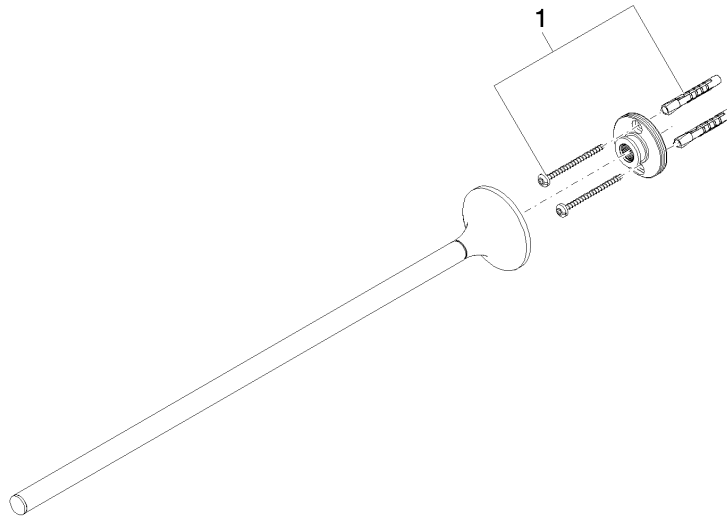

VAIA Towel bar 1-piece non-swivel - Platinum

VAIA

83 211 809

- rosette Ø 60 mm
- 452mm projection

	Platinum	83 211 809-08
	Chrome	83 211 809-00
	Brushed Platinum	83 211 809-06
	Dark Chrome	83 211 809-19
	Brushed Durabronze (23kt Gold)	83 211 809-28
	Brushed Bronze	83 211 809-42
	Brushed Champagne (22kt Gold)	83 211 809-46
	Champagne (22kt Gold)	83 211 809-47
	Brushed Dark Platinum	83 211 809-99

83 211 809

mm [inches]

VAIA Towel bar 1-piece non-swivel - Platinum

VAIA

83 211 809

Product version from 3/13/2017 to 8/29/2019

Product version from 8/29/2019

Parts for other finishes can be found here: [Chrome](#)

VAIA Towel bar 1-piece non-swivel - Platinum

VAIA

83 211 809

Spare parts list

Product version from 3/13/2017 to 8/29/2019

Product version from 8/29/2019

No.	Item Number	Name	Quantity used	Delivery time
	05 30 31 025 00 90	fixing set	1	2