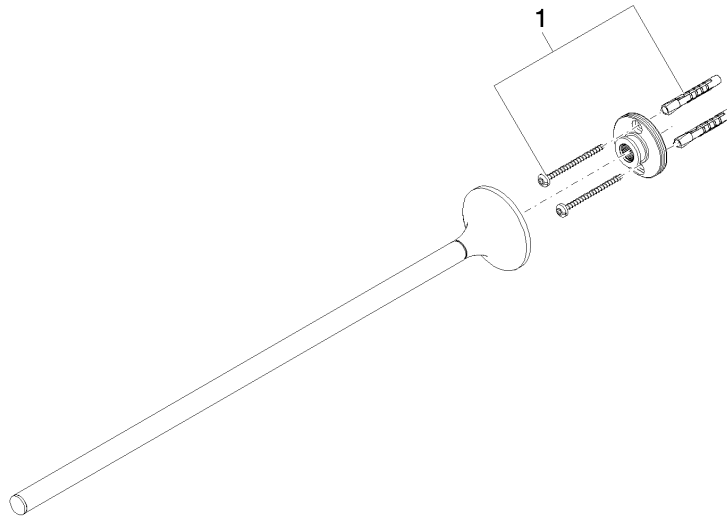

VAIA Towel bar 1-piece non-swivel - Brushed Durabronze (23kt Gold)

VAIA

83 211 809

- rosette Ø 60 mm
- 452mm projection

	Brushed Durabronze (23kt Gold)	83 211 809-28
	Chrome	83 211 809-00
	Brushed Platinum	83 211 809-06
	Platinum	83 211 809-08
	Dark Chrome	83 211 809-19
	Brushed Bronze	83 211 809-42
	Brushed Champagne (22kt Gold)	83 211 809-46
	Champagne (22kt Gold)	83 211 809-47
	Brushed Dark Platinum	83 211 809-99

VAIA Towel bar 1-piece non-swivel - Brushed Durabronz (23kt Gold)

VAIA

83 211 809

mm [inches]

VAIA Towel bar 1-piece non-swivel - Brushed Durabronz (23kt Gold)

VAIA

83 211 809

Product version from 3/13/2017 to 8/29/2019

Product version from 8/29/2019

Parts for other finishes can be found here: [Chrome](#)

VAIA Towel bar 1-piece non-swivel - Brushed Durabronz (23kt Gold)

VAIA

83 211 809

Spare parts list

Product version from 3/13/2017 to 8/29/2019

Product version from 8/29/2019

No.	Item Number	Name	Quantity used	Delivery time
	05 30 31 025 00 90	fixing set	1	2